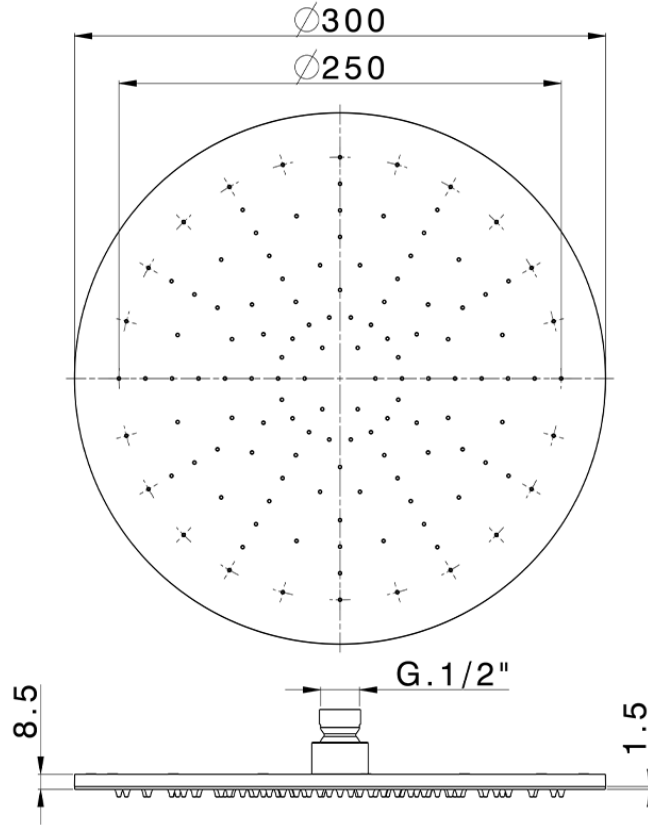

Ø 300 mm inspectable arm showerheads SHOWER_SS020020

SS020020

<https://en.huberitalia.com/o-300-mm-inspectable-arm-showerheads-shower-ss020020>

2026-06-13