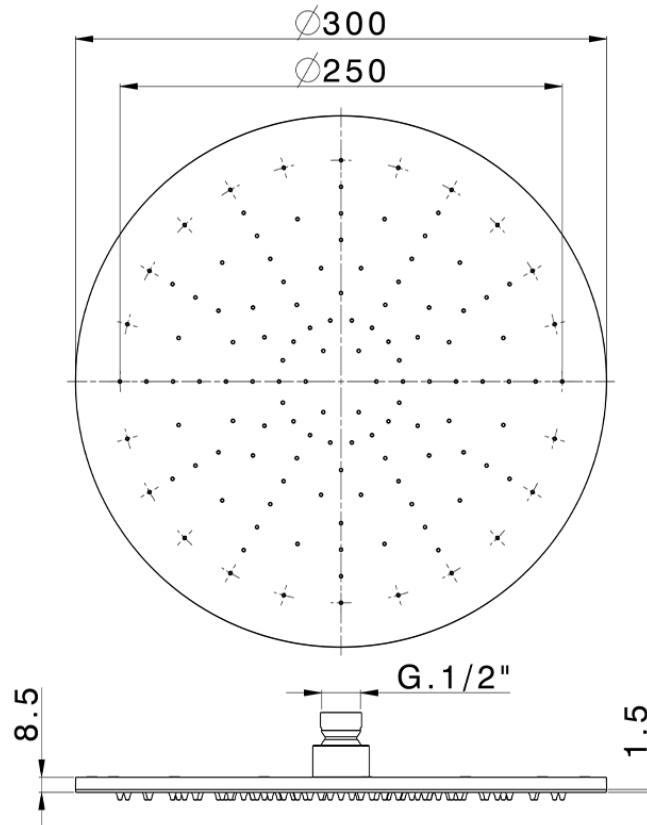

## Ø 300 mm inspectable arm showerheads SHOWER\_SS020020

SS020020

<https://en.huberitalia.com/o-300-mm-inspectable-arm-showerheads-shower-ss020020>

2026-04-06