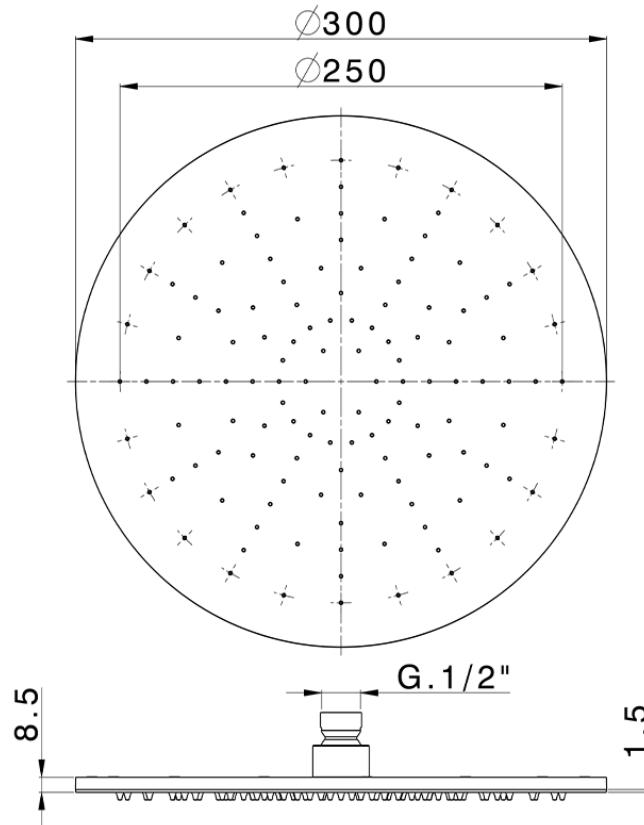

Ø 300 mm inspectable arm showerheads SHOWER_SS020020

SS020020

<https://en.huberitalia.com/o-300-mm-inspectable-arm-showerheads-shower-ss020020>

2026-04-08