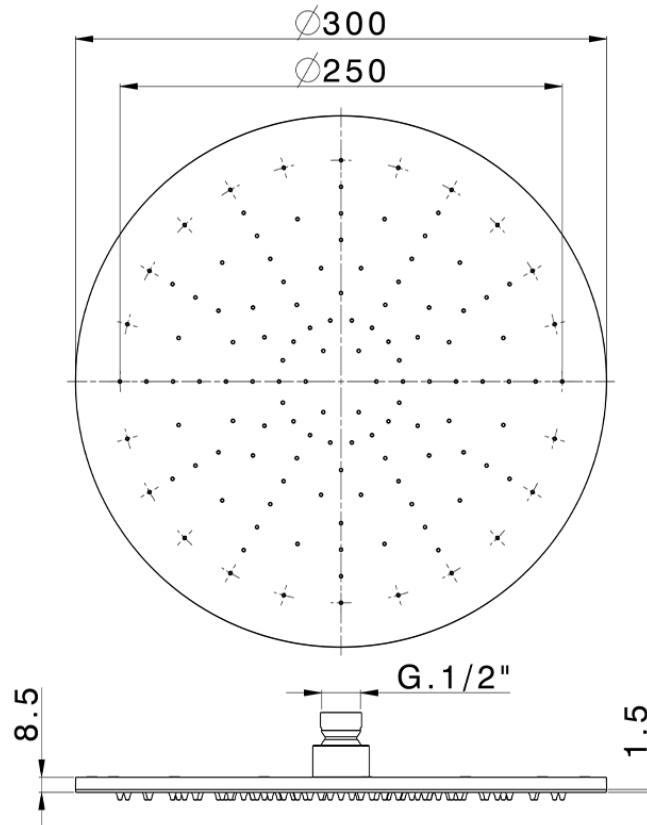

Ø 300 mm inspectable arm showerheads SHOWER_SS020020

SS020020

<https://en.huberitalia.com/o-300-mm-inspectable-arm-showerheads-shower-ss020020>

2026-06-13