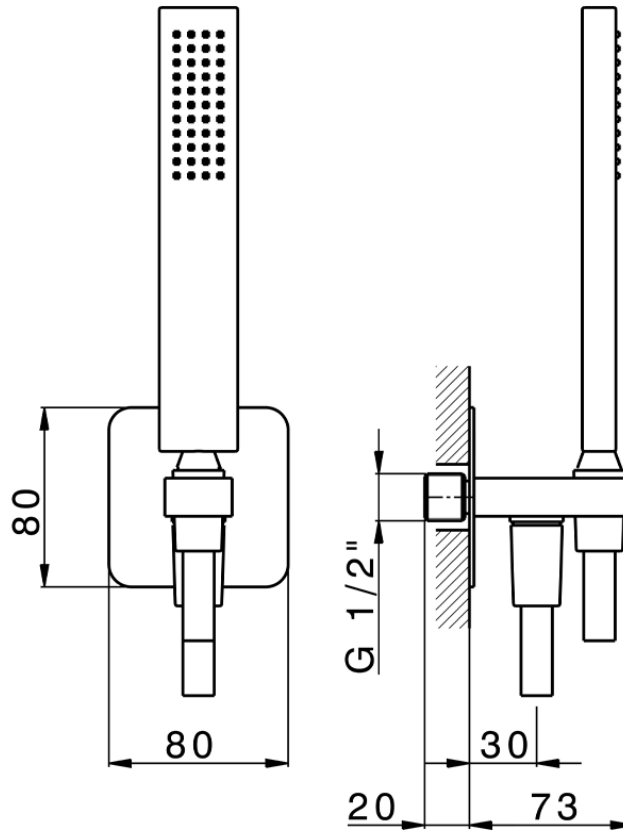

Shower set with wall elbow PUSH&SHOWER_SS0G5110

SS0G5110

<https://en.huberitalia.com/shower-set-with-wall-elbow-pushshower-ss0g5110>

2024-12-19