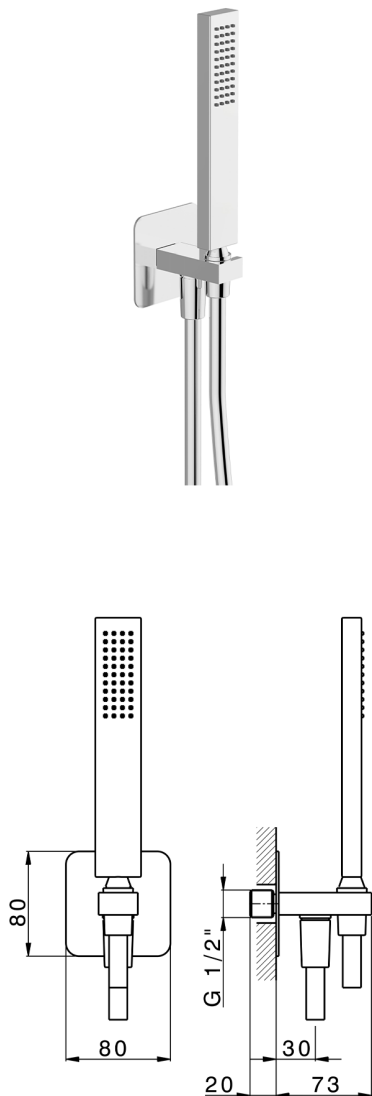

Shower set with wall elbow PUSH&SHOWER_SS0G5110

MODEL **SS0G5110**

Shower set with wall elbow, wall mounted handshower holder, 35x15mm Brass minimal one spray handshower, 80x80mm rounded plate, 150cm smooth SUPREME flexible hose

AVAILABLE FINISHINGS

-  **21** 21 Chrome
-  **24** 24 Gold
-  **26** 26 Old Copper
-  **2B** 2B Polished Nickel
-  **2F** 2F Brushed Nickel
-  **2W** 2W Brushed Gold
-  **3W** 3W Brushed Black Titanium
-  **5G** 5G Rose Gold
-  **40** 40 Matt Black