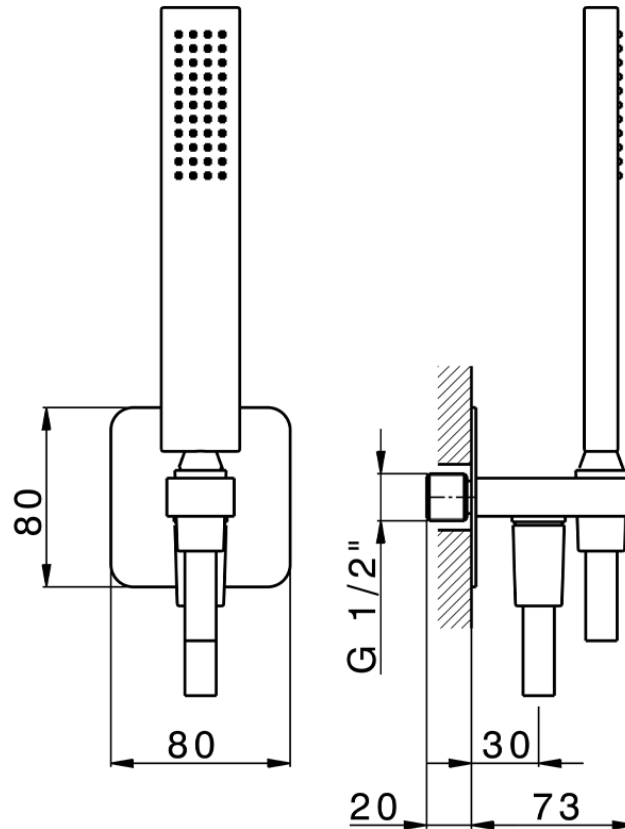

Shower set with wall elbow PUSH&SHOWER_SS0G5110

SS0G5110

<https://en.huberitalia.com/shower-set-with-wall-elbow-pushshower-ss0g5110>

2024-12-19