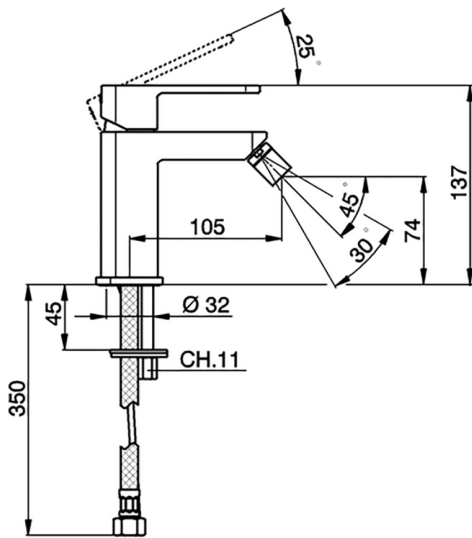

Single lever bidet mixer DADO_DD000560

MODEL **DD000560**

Single lever bidet mixer, without pop up waste, G.3/8"
Stainless Steel Flexible

AVAILABLE FINISHINGS

-  **21** 21 Chrome
-  **2B** 2B Polished Nickel
-  **2F** 2F Brushed Nickel
-  **40** 40 Matt Black
-  **4Q** 4Q Matt White

CHARACTERISTICS

Cartridge Spare Parts **ZZ94240000**

25 mm Cartridge