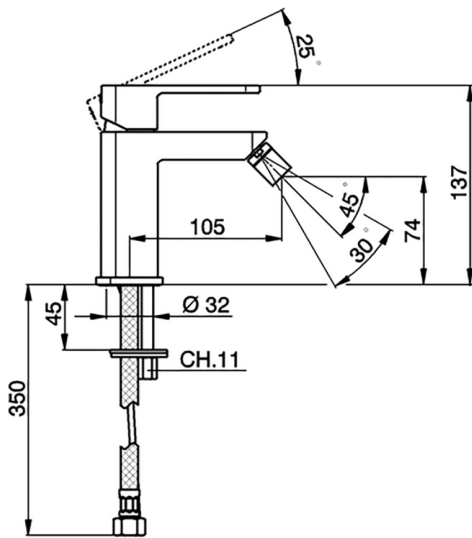

## Single lever bidet mixer DADO\_DD000560

MODEL **DD000560**

Single lever bidet mixer, without pop up waste, G.3/8"  
Stainless Steel Flexible

### CHARACTERISTICS

Cartridge Spare Parts **ZZ94240000**

**25 mm Cartridge**