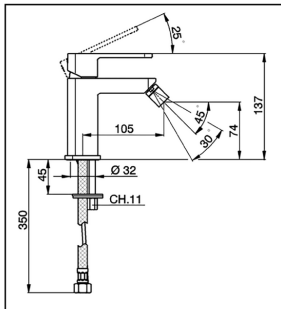

Single lever bidet mixer DADO_DD000560

DD 00056 0

Huber
AQUA EMOTIONS

NR	DESCRIZIONE DESCRIPTION DESCRIPTION BESCREIBUNG DESCRIPCIÓN	N. CODICE NR. CODE CODE NO. WERSKNR. N. CÓDIGO
1	Leva monocomando "DD" Lever "DD" Hebel "DD" Palanca monomando "DD"	ZZ955930
1-1	Placchetta maniglia LS Plaque cache - vis crois LS Cap for handle LS Abdeckkappe LS Griff Plaquita maneta LS	ZZ933710
1-2	Grano punta coppa inox M.5x6 Vis speciale inox M.5x6 Screw-stainless steel M.5x6 Madenschraube M.5x6 Clavija con punta copa acero inox M.5x6	ZZ940630
2	Copricartuccia monocomando Couvre-cartouche Escutcheon cartridge Abdeckkappe Cubre-cartucho monomando Calotta bloccaggio cartuccia Ecrou pour cartouche	ZZ955210
3	Nut for mixing valve Mutter fuer Kartusche Casquete de fijación cartucho Cartuccia monocomando Cartouche mitigeurs	ZZ955220
4	Mixing valve Kartusche Cartucho monomando	ZZ942400

NR	DESCRIZIONE DESCRIPTION DESCRIPTION BESCREIBUNG DESCRIPCIÓN	N. CODICE NR. CODE CODE NO. WERSKNR. N. CÓDIGO
5	Snodo per bidet Rotule pour bidet Joint for bidet spout Gelenkstueck f/bidet Rótula para bidé	ZZ947890
6	Aeratore M16x1 Mousseur M16x1 Mousseur M16x1 Perlator M16x1 Aireador M16x1	ZZ944280
6-1	Cart. aerat. M16x1 Cartouche x mousseur M16x1 Kart.f/Perlator M16x1 Cartucho aireador	ZZ944100

NR	DESCRIZIONE DESCRIPTION DESCRIPTION BESCREIBUNG DESCRIPCIÓN	N. CODICE NR. CODE CODE NO. WERSKNR. N. CÓDIGO
8	Basetta monocomando "DD" Bague "DD" Assembling ring "DD" Basis "DD" Base monomando lavabo "DD"	ZZ955230
9	Set installazione monocomando monoforo Set installation Installation set single hole Befestigungsset Juego de instalación monomando	ZZ940690
10	Flex M10x1-G3/8" F L.420 Flex M10x1-G3/8" F L.420 Flex M10x1-G3/8" L.420 Anschluss Schlauch M10x1-G3/8" F L.420 Flexo M10x1-G3/8" F L.420	ZZ954110

DD000560

<https://en.huberitalia.com/single-lever-bidet-mixer-dado-dd000560>

2026-06-13