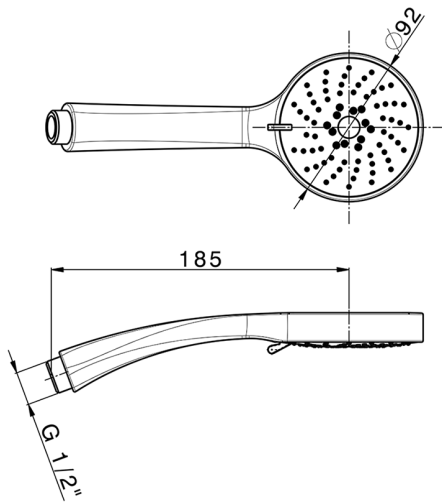

## Era handshower SHOWER\_SS014260

MODEL **SS014260**

Era handshower, 3 sprays D.92 mm ABS

AVAILABLE FINISHINGS

CHARACTERISTICS

2026-06-08