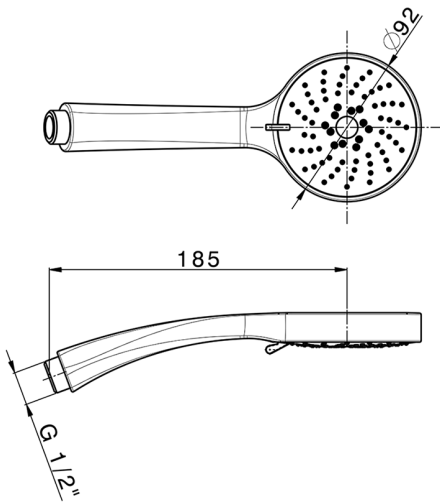

Era handshower SHOWER_SS014260

MODEL **SS014260**

Era handshower, 3 sprays D.92 mm ABS

AVAILABLE FINISHINGS

CHARACTERISTICS

2026-04-09