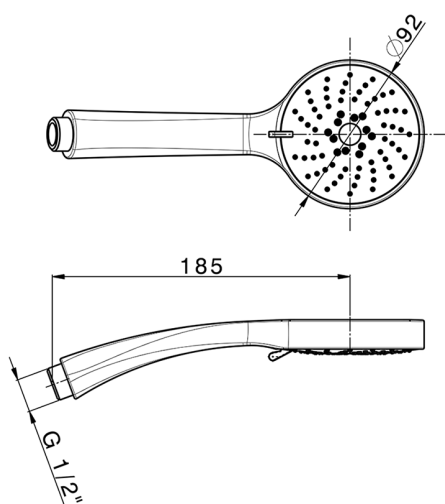

## Era handshower SHOWER\_SS014260

MODEL **SS014260**

Era handshower, 3 sprays D.92 mm ABS

AVAILABLE FINISHINGS

CHARACTERISTICS

2026-06-10