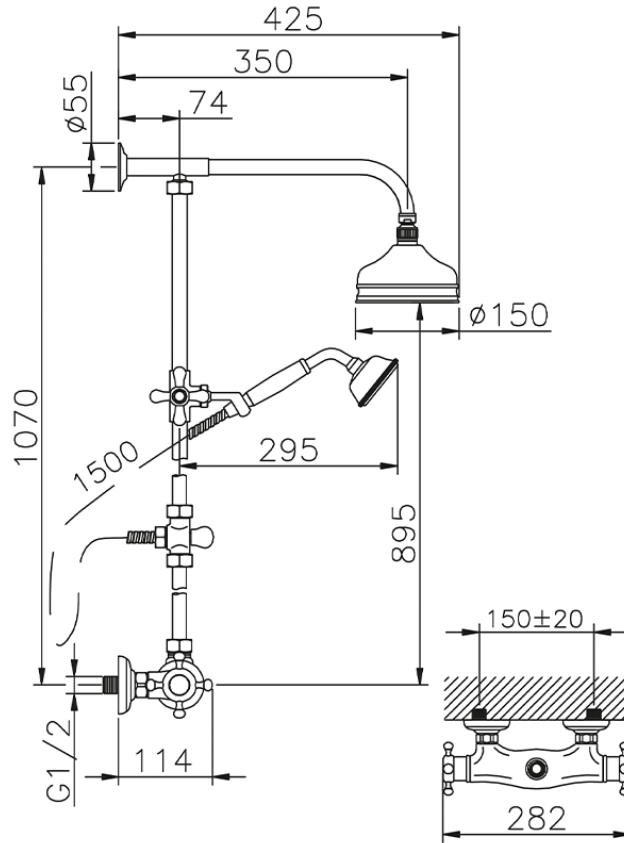

2-function Thermostatic shower set COLUMNS_390.VT01H.

390.VT01H.

<https://en.huberitalia.com/2-function-thermostatic-shower-set-columns-390-vt01h>

2024-12-22