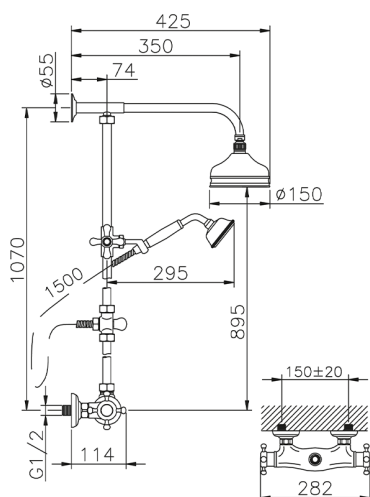

## 2-function Thermostatic shower set COLUMNS\_390.VT01H.

MODEL **390.VT01H.**

2-function Thermostatic shower set, 2-outlet diverter, not adjustable Shower Column, sliding handshower bracket, 78 mm Brass Classic one spray handshower, 150 mm Brass round showerhead, 150 cm Brass flexible hose

### CHARACTERISTICS

Cartridge Spare Parts **24.04A.PP**

**8x20 Plus P Thermostatic Valve**