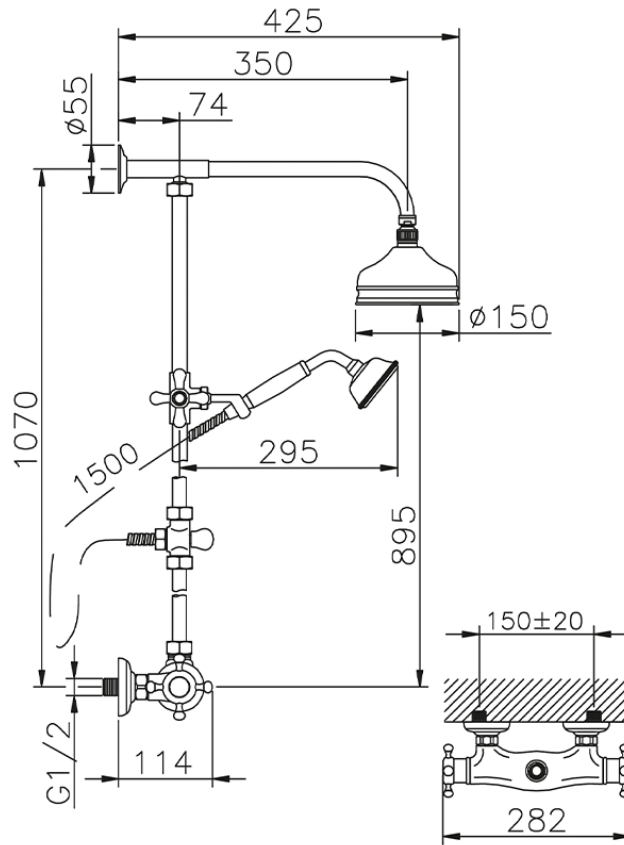

## 2-function Thermostatic shower set COLUMNS\_390.VT01H.

390.VT01H.

<https://en.huberitalia.com/2-function-thermostatic-shower-set-columns-390-vt01h>

2024-12-04