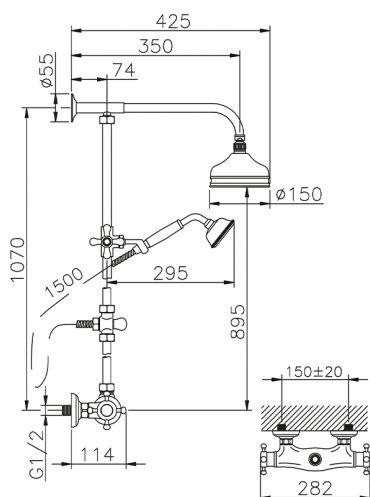

2-function Thermostatic shower set COLUMNS_390.VT01H.

MODEL **390.VT01H.**

2-function Thermostatic shower set, 2-outlet diverter, not adjustable Shower Column, sliding handshower bracket, 78 mm Brass Classic one spray handshower, 150 mm Brass round showerhead, 150 cm Brass flexible hose

AVAILABLE FINISHINGS

-  **AC** AC Satin Brushed Nickel
-  **AG** AG Antique Gold
-  **BA** BA Old Bronze
-  **CR** 2W Brushed Gold

CHARACTERISTICS

Cartridge Spare Parts **24.04A.PP**

8x20 Plus P Thermostatic Valve