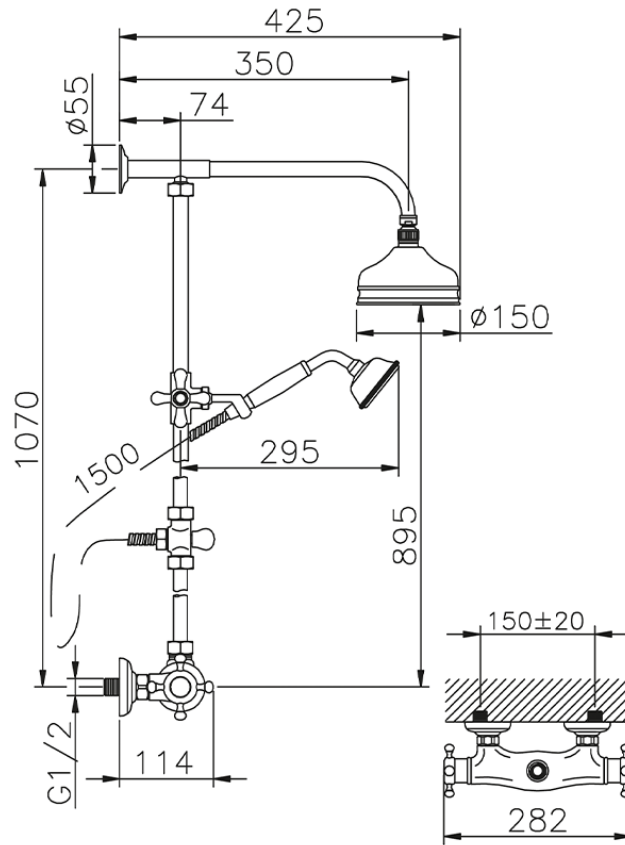

2-function Thermostatic shower set COLUMNS_390.VT01H.

390.VT01H.

<https://en.huberitalia.com/2-function-thermostatic-shower-set-columns-390-vt01h>

2024-12-22