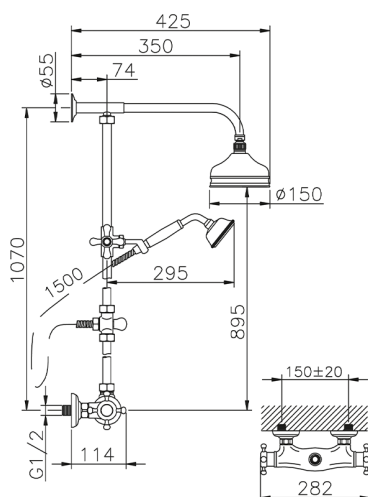

2-function Thermostatic shower set COLUMNS_390.VT01H.

MODEL **390.VT01H.**

2-function Thermostatic shower set, 2-outlet diverter, not adjustable Shower Column, sliding handshower bracket, 78 mm Brass Classic one spray handshower, 150 mm Brass round showerhead, 150 cm Brass flexible hose

AVAILABLE FINISHINGS

-  **AC** AC Satin Brushed Nickel
-  **AG** AG Antique Gold
-  **BA** BA Old Bronze
-  **CR** 2W Brushed Gold

CHARACTERISTICS

Cartridge Spare Parts **24.04A.PP**

8x20 Plus P Thermostatic Valve