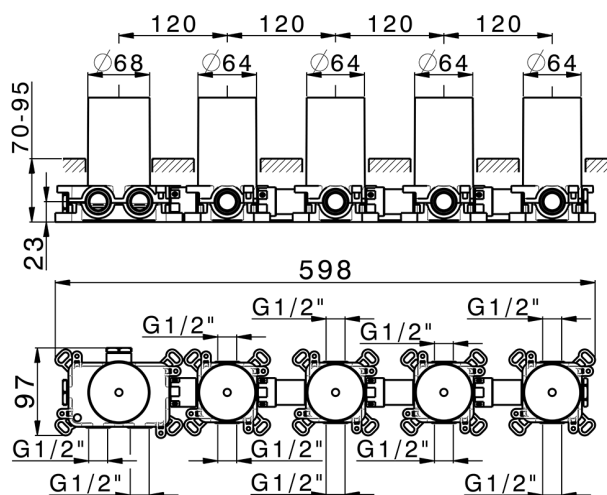

4 Function thermostatic concealed valve PUSH&SHOWER_ZB0G64R0

MODEL **ZB0G64R0**

4 Function thermostatic concealed valve, ON/OFF button with flow rate regulation, with protection guard boxes, to match with exposed parts: 1 Thermo 4 Push&Shower, without Thermo/ Push&Shower exposed parts

AVAILABLE FINISHINGS

04 04 Without finishing

CHARACTERISTICS

Cartridge Spare Parts **22.04A.AR - ZZ97279004**

Argo 2 (long filter) Thermostatic Valve

Concealed **1**

Thermostatic

The Huber thermostatic is your personal water manager, helping you to handle, control and save water and energy.