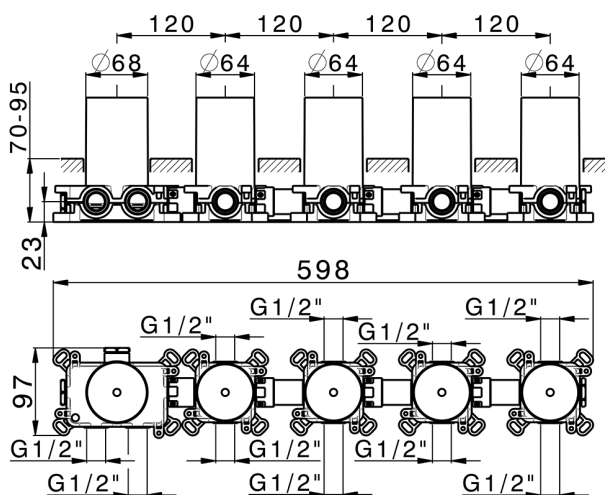

## 4 Function thermostatic concealed valve PUSH&SHOWER\_ZB0G64R0

MODEL **ZB0G64R0**

4 Function thermostatic concealed valve, ON/OFF button with flow rate regulation, with protection guard boxes, to match with exposed parts: 1 Thermo 4 Push&Shower, without Thermo/Push&Shower exposed parts

AVAILABLE FINISHINGS

**04** 04 Without finishing

CHARACTERISTICS

Cartridge Spare Parts **22.04A.AR - ZZ97279004**

**Argo 2 (long filter) Thermostatic Valve**

Concealed **1**