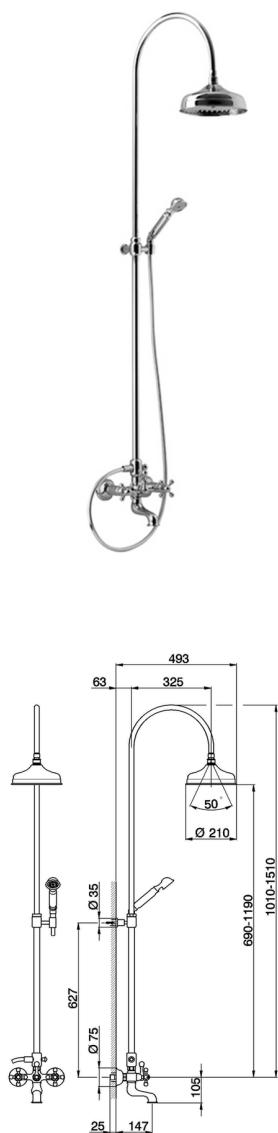

3-function Bath-shower mixer column COLUMNS_AC904151

MODEL **AC904151**

3-function Bath-shower mixer column, 2-outlet diverter, adjustable riser column, not sliding shower bracket, classic D.53 mm Brass one spray handshower, D.210 mm Brass round showerhead, 150 cm flexible hose

AVAILABLE FINISHINGS

-  **21** 21 Chrome
-  **24** 24 Gold
-  **27** 27 Old Bronze
-  **2A** 2A Satin Brushed Nickel
-  **74** 74 Chrome/Gold
-  **2W** 2W Brushed Gold

CHARACTERISTICS

2024-12-23