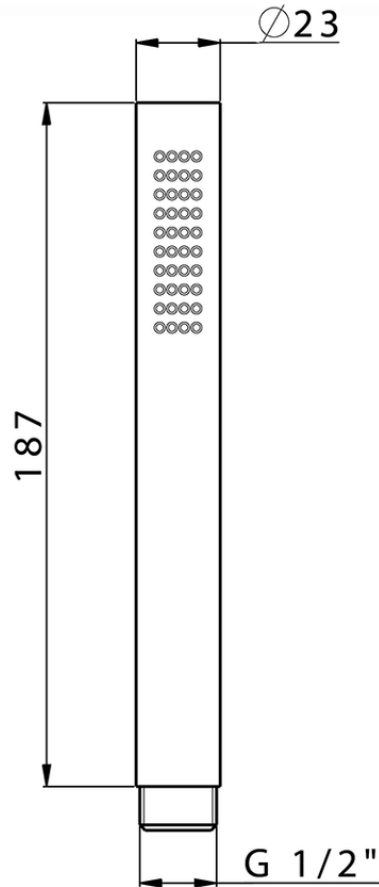

Brass Minimal handshower SHOWER_SS014460

SS014460

<https://en.huberitalia.com/brass-minimal-handshower-shower-ss014460>

2026-05-19