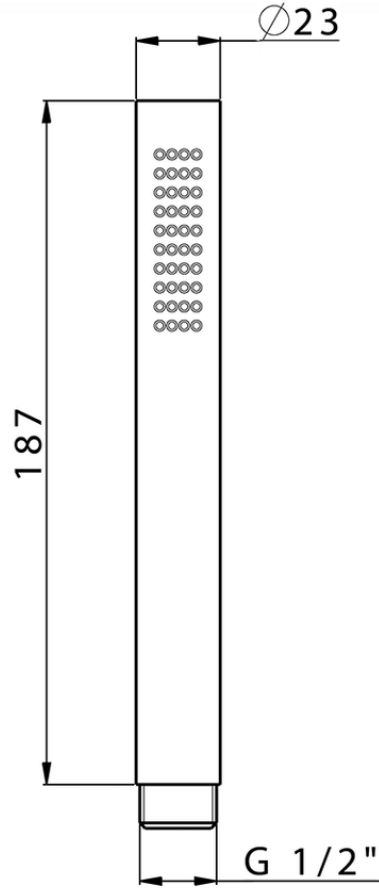

Brass Minimal handshower SHOWER_SS014460

SS014460

<https://en.huberitalia.com/brass-minimal-handshower-shower-ss014460>

2026-05-19