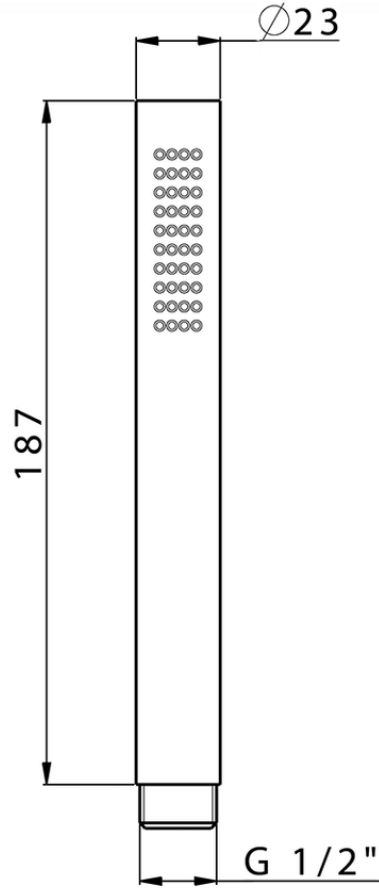

Brass Minimal handshower SHOWER_SS014460

SS014460

<https://en.huberitalia.com/brass-minimal-handshower-shower-ss014460>

2026-04-30