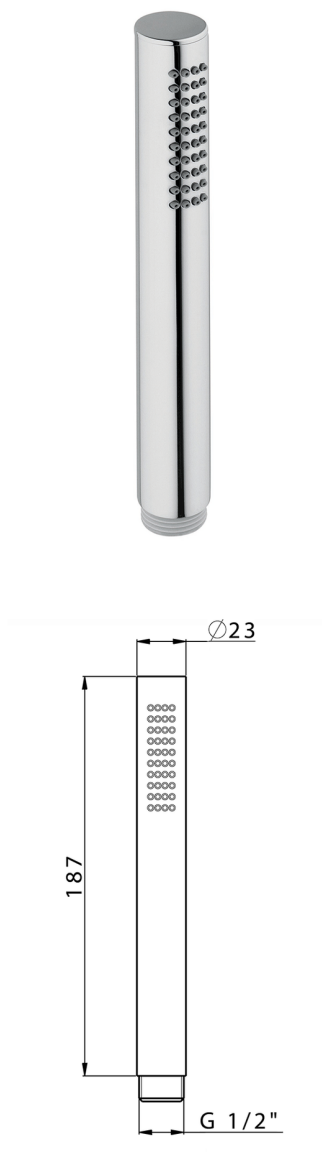

Brass Minimal handshower SHOWER_SS014460

MODEL **SS014460**

Brass Minimal handshower, 18,7x2,3x1,5 one spray

AVAILABLE FINISHINGS

- **21** 21 Chrome
- **2P** 2P Rose Gold
- **2Q** 2Q Black Titanium
- **40** 40 Matt Black
- **4Q** 4Q Matt White
- **2F** 2F Brushed Nickel
- **2W** 2W Brushed Gold

CHARACTERISTICS

2026-04-30