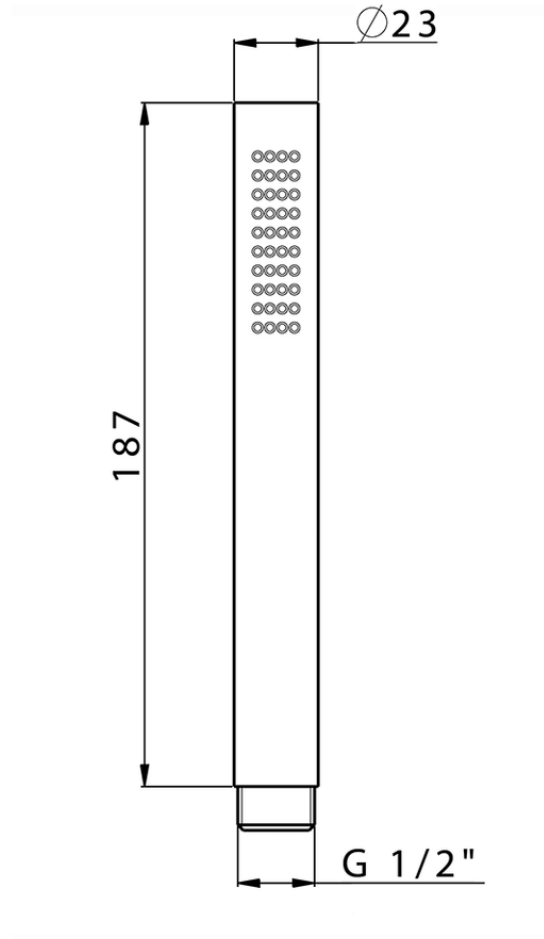

Brass Minimal handshower SHOWER_SS014460

SS014460

<https://en.huberitalia.com/brass-minimal-handshower-shower-ss014460>

2026-04-28