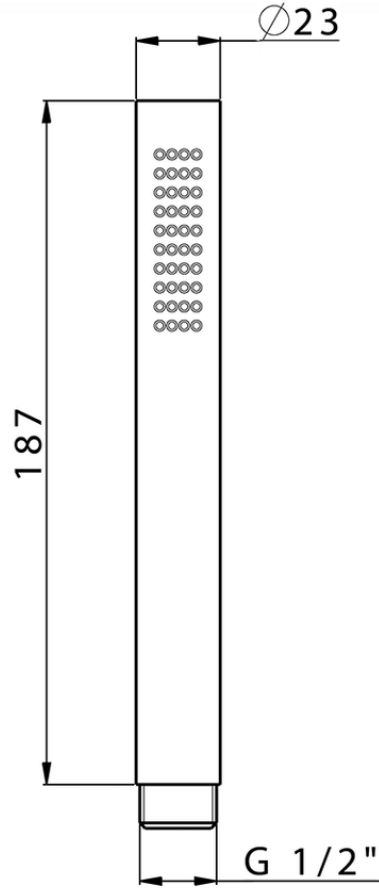

Brass Minimal handshower SHOWER_SS014460

SS014460

<https://en.huberitalia.com/brass-minimal-handshower-shower-ss014460>

2026-06-10