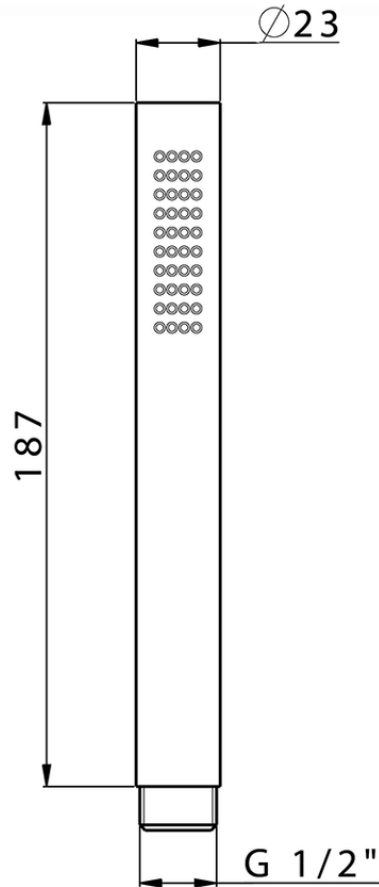

Brass Minimal handshower SHOWER_SS014460

SS014460

<https://en.huberitalia.com/brass-minimal-handshower-shower-ss014460>

2026-04-06