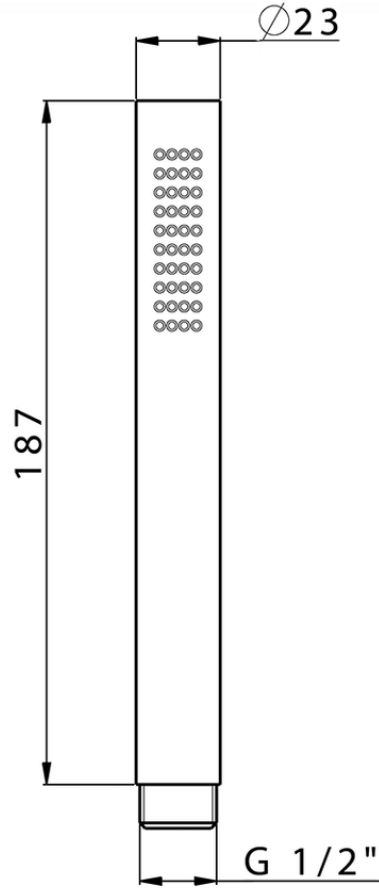

Brass Minimal handshower SHOWER_SS014460

SS014460

<https://en.huberitalia.com/brass-minimal-handshower-shower-ss014460>

2026-06-08