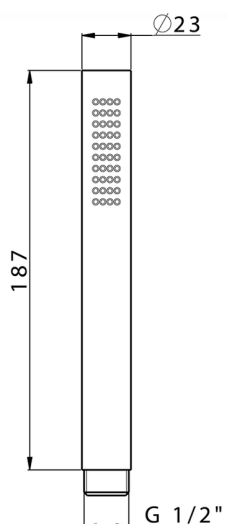

Brass Minimal handshower SHOWER_SS014460

MODEL **SS014460**

Brass Minimal handshower, 18,7x2,3x1,5 one spray

AVAILABLE FINISHINGS

- **21** 21 Chrome
- **2P** 2P Rose Gold
- **2Q** 2Q Black Titanium
- **40** 40 Matt Black
- **4Q** 4Q Matt White
- **2F** 2F Brushed Nickel
- **2W** 2W Brushed Gold

CHARACTERISTICS

2026-04-29