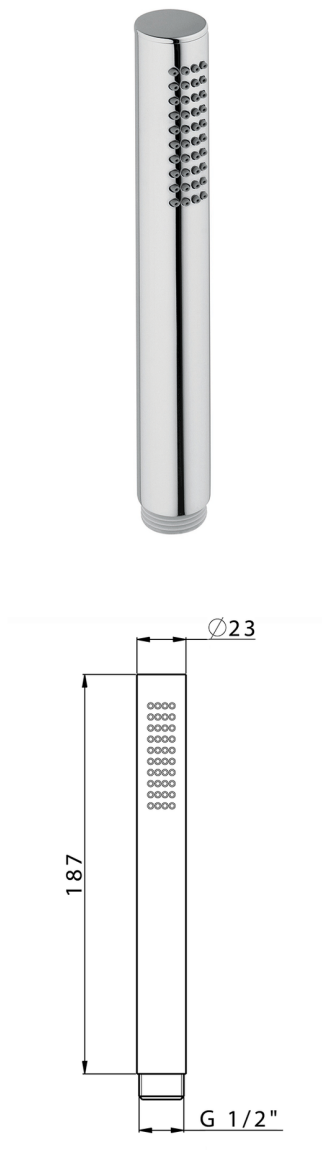

Brass Minimal handshower SHOWER_SS014460

MODEL **SS014460**

Brass Minimal handshower, 18,7x2,3x1,5 one spray

AVAILABLE FINISHINGS

- **21** 21 Chrome
- **2P** 2P Rose Gold
- **2Q** 2Q Black Titanium
- **40** 40 Matt Black
- **4Q** 4Q Matt White
- **2F** 2F Brushed Nickel
- **2W** 2W Brushed Gold

CHARACTERISTICS

2026-06-08