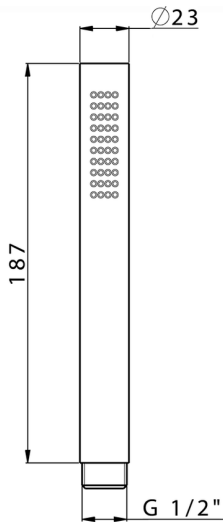

Brass Minimal handshower SHOWER_SS014460

MODEL **SS014460**

Brass Minimal handshower, 18,7x2,3x1,5 one spray

AVAILABLE FINISHINGS

- **21** 21 Chrome
- **2P** 2P Rose Gold
- **2Q** 2Q Black Titanium
- **40** 40 Matt Black
- **4Q** 4Q Matt White
- **2F** 2F Brushed Nickel
- **2W** 2W Brushed Gold

CHARACTERISTICS

2026-06-10