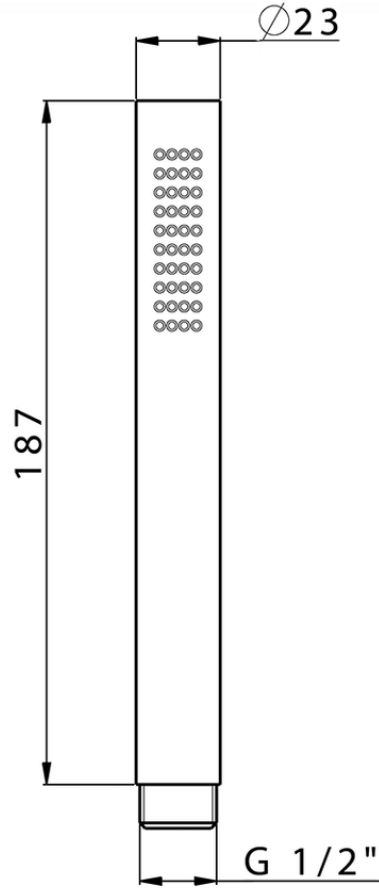

Brass Minimal handshower SHOWER_SS014460

SS014460

<https://en.huberitalia.com/brass-minimal-handshower-shower-ss014460>

2026-06-30