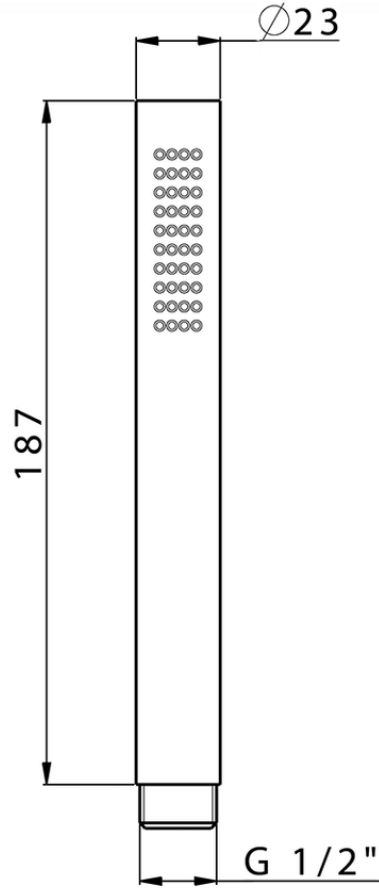

Brass Minimal handshower SHOWER_SS014460

SS014460

<https://en.huberitalia.com/brass-minimal-handshower-shower-ss014460>

2026-04-28