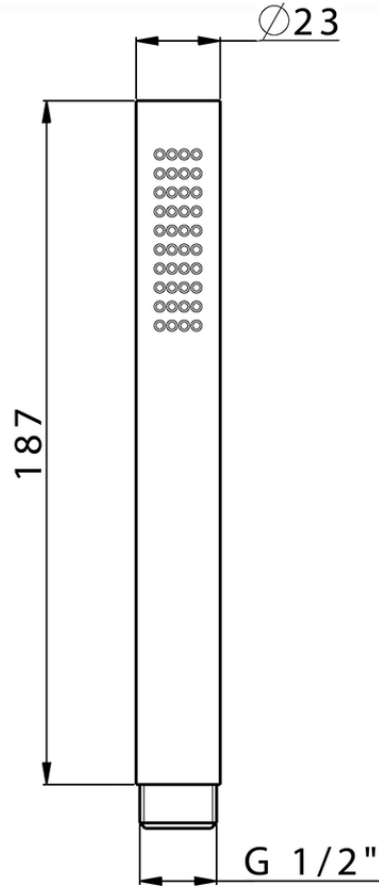

Brass Minimal handshower SHOWER_SS014460

SS014460

<https://en.huberitalia.com/brass-minimal-handshower-shower-ss014460>

2026-02-04