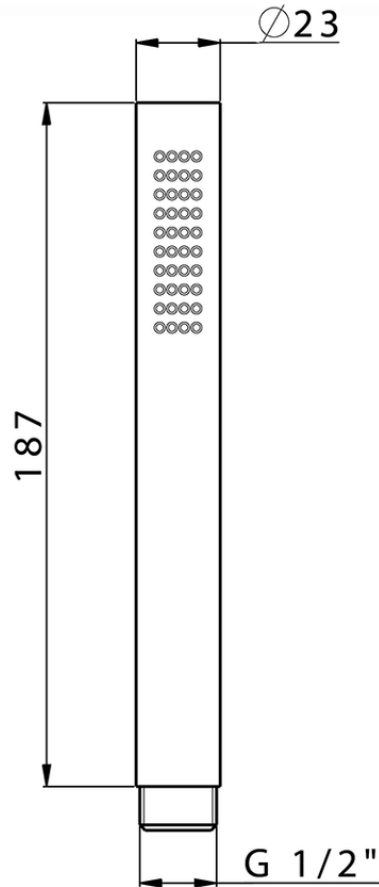

Brass Minimal handshower SHOWER_SS014460

SS014460

<https://en.huberitalia.com/brass-minimal-handshower-shower-ss014460>

2026-04-08