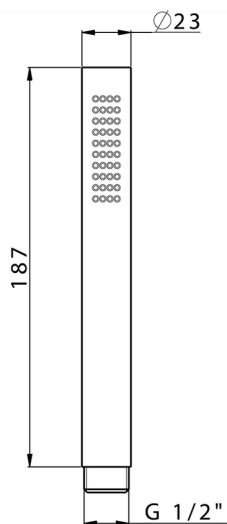

Brass Minimal handshower SHOWER_SS014460

MODEL **SS014460**

Brass Minimal handshower, 18,7x2,3x1,5 one spray

AVAILABLE FINISHINGS

- **21** 21 Chrome
- **2P** 2P Rose Gold
- **2Q** 2Q Black Titanium
- **40** 40 Matt Black
- **4Q** 4Q Matt White
- **2F** 2F Brushed Nickel
- **2W** 2W Brushed Gold

CHARACTERISTICS

2026-05-19