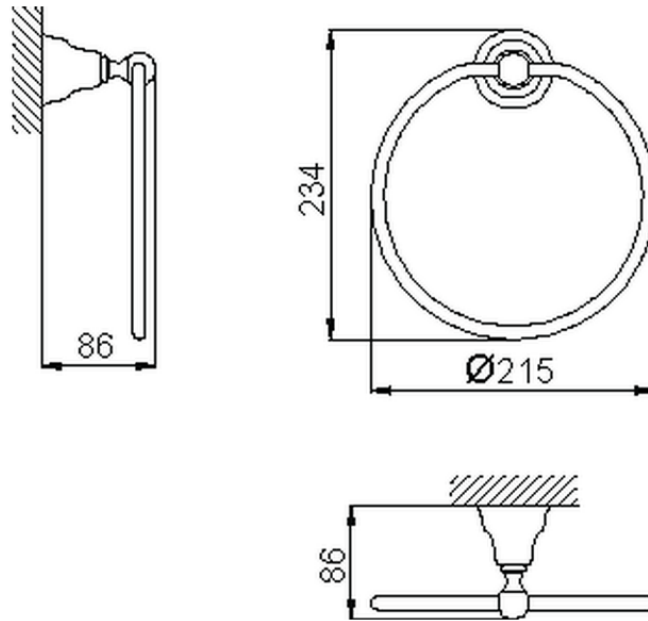

Ring shaped towel holder CROISETTE_4018.01H.

4018.01H.

<https://en.huberitalia.com/ring-shaped-towel-holder-croisette-4018-01h>

2024-11-15