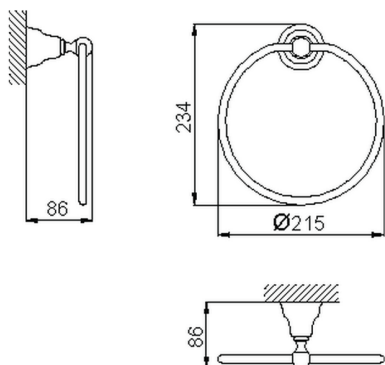

Ring shaped towel holder CROISETTE_4018.01H.

MODEL **4018.01H.**

Ring shaped towel holder

AVAILABLE FINISHINGS

-  **AC** AC Satin Brushed Nickel
-  **BA** BA Old Bronze
-  **CR** CR Chrome
-  **2W** 2W Brushed Gold