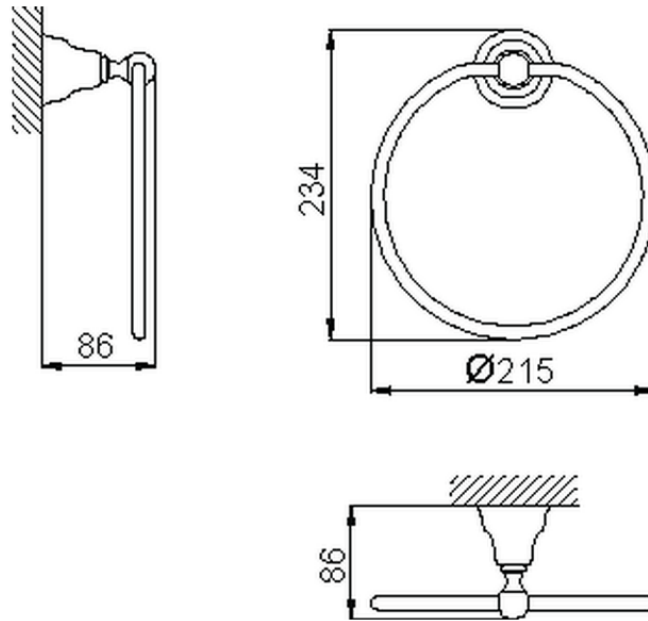

## Ring shaped towel holder CROISETTE\_4018.01H.

4018.01H.

<https://en.huberitalia.com/ring-shaped-towel-holder-croisette-4018-01h>

2024-11-15