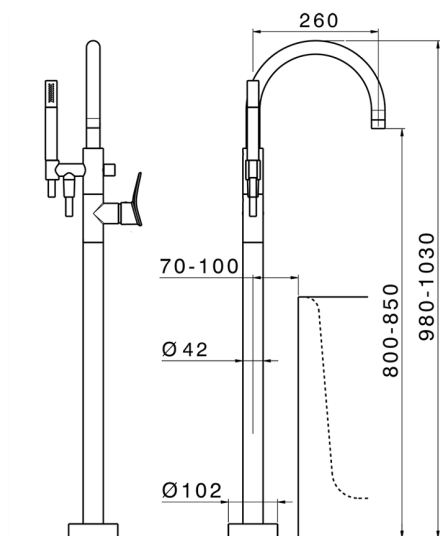

Exposed part for single-lever bath shower mixer HARLOCK_HC014200

MODEL **HC014200**

Exposed part for single-lever bath shower mixer,handshower holder on column,Brass D.24mm minimalistic one spray handshower,150 cm smooth SUPREME Flexible Hose,without concealed part (for item ZB004510)

AVAILABLE FINISHINGS

-  **21** 21 Chrome
-  **2P** 2P Rose Gold
-  **2Q** 2Q Black Titanium
-  **40** 40 Matt Black
-  **4Q** 4Q Matt White
-  **6T** 6T Chrome/Matt Black

CHARACTERISTICS

Cartridge Spare Parts **ZZ95409000**

35 mm Cartridge

Installation **Concealed**

Required concealed parts **ZB004510**

EcoStop

EcoStop feature limits water flow to approximately 50% of maximum output with one point of resistance on setting. Push slightly past the middle stop only when full water output is required. This will save water up to 50%.

Concealed part single lever free-standing CONCEALED_ZB004510

MODEL **ZB004510**

Floor mounted concealed part, for free-standing mixer

AVAILABLE FINISHINGS

 **04** 04 Without finishing

CHARACTERISTICS

Installation	Concealed
Concealed	1