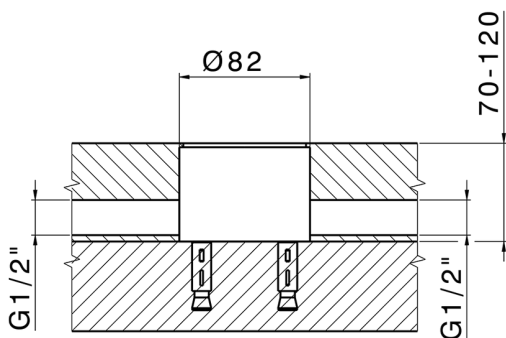

Exposed part for single-lever bath shower mixer HARLOCK_HC014200

MODEL **HC014200**

Exposed part for single-lever bath shower mixer,handshower holder on column,Brass D.24mm minimalistic one spray handshower,150 cm smooth SUPREME Flexible Hose,without concealed part (for item ZB004510)

35 mm Cartridge

Installation **Concealed**

Required concealed parts **ZB004510**

EcoStop

EcoStop feature limits water flow to approximately 50% of maximum output with one point of resistance on setting. Push slightly past the middle stop only when full water output is required. This will save water up to 50%.

Concealed part single lever free-standing CONCEALED_ZB004510

MODEL **ZB004510**

Floor mounted concealed part, for free-standing mixer

AVAILABLE FINISHINGS

 **04** 04 Without finishing

CHARACTERISTICS

Installation	Concealed
Concealed	1