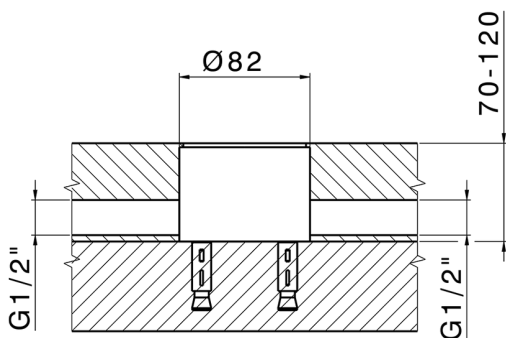

## Exposed part for single-lever bath shower mixer HARLOCK\_HC014200

MODEL **HC014200**

Exposed part for single-lever bath shower mixer,handshower holder on column,Brass D.24mm minimalistic one spray handshower,150 cm smooth SUPREME Flexible Hose,without concealed part (for item ZB004510)

**Concealed part single lever free-standing CONCEALED\_ZB004510**

MODEL **ZB004510**

Floor mounted concealed part, for free-standing mixer

AVAILABLE FINISHINGS

 **04** 04 Without finishing

CHARACTERISTICS

Installation	<b>Concealed</b>
Concealed	<b>1</b>