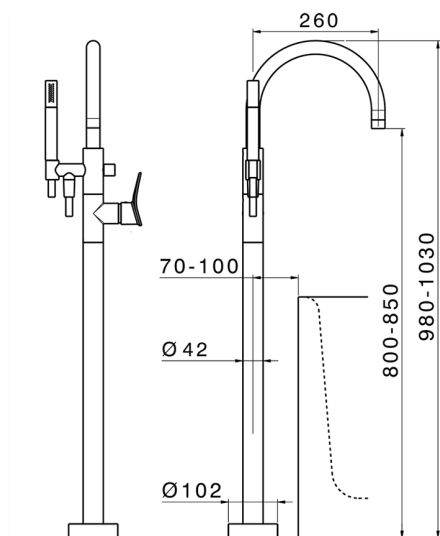

## Exposed part for single-lever bath shower mixer HARLOCK\_HC014200

MODEL **HC014200**

Exposed part for single-lever bath shower mixer,handshower holder on column,Brass D.24mm minimalistic one spray handshower,150 cm smooth SUPREME Flexible Hose,without concealed part (for item ZB004510)

### CHARACTERISTICS

Cartridge Spare Parts **ZZ95409000**

**35 mm Cartridge**

Installation **Concealed**

Required concealed parts **ZB004510**

### EcoStop

EcoStop feature limits water flow to approximately 50% of maximum output with one point of resistance on setting. Push slightly past the middle stop only when full water output is required. This will save water up to 50%.