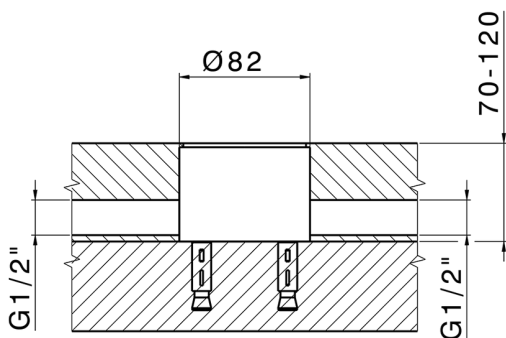

## Exposed part for single-lever bath shower mixer HARLOCK\_HC014200

MODEL **HC014200**

Exposed part for single-lever bath shower mixer, handshower holder on column, Brass D.24mm minimalistic one spray handshower, 150 cm smooth SUPREME Flexible Hose, without concealed part (for item ZB004510)

**Concealed part single lever free-standing CONCEALED\_ZB004510**

MODEL **ZB004510**

Floor mounted concealed part, for free-standing mixer

AVAILABLE FINISHINGS

 **04** 04 Without finishing

CHARACTERISTICS

|              |                  |
|--------------|------------------|
| Installation | <b>Concealed</b> |
| Concealed    | <b>1</b>         |