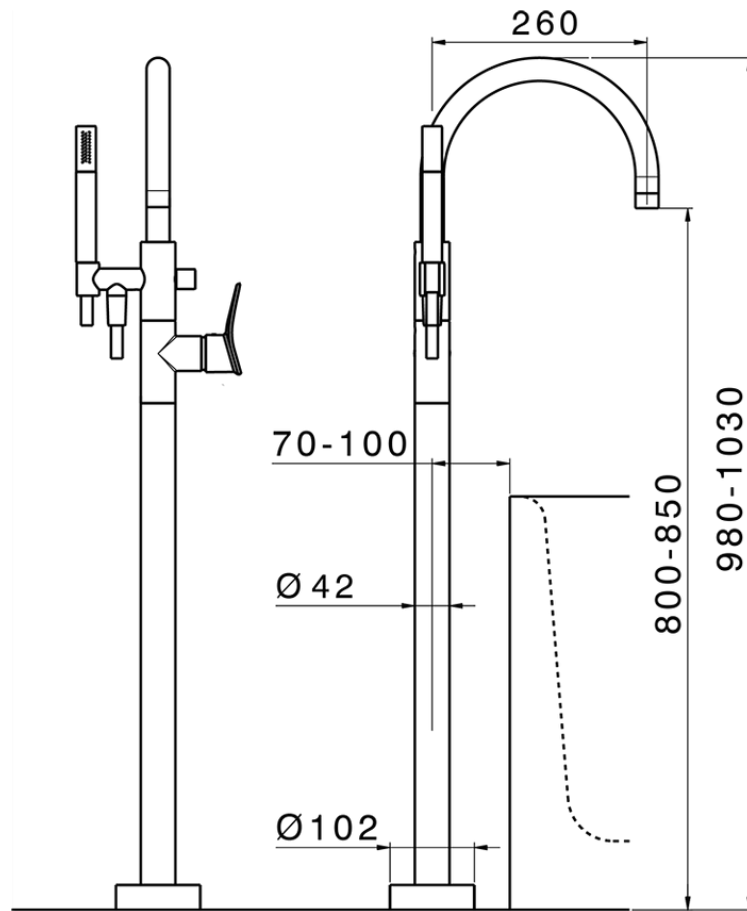

Exposed part for single-lever bath shower mixer HARLOCK_HC014200

HC014200

<https://en.huberitalia.com/exposed-part-for-single-lever-bath-shower-mixer-harlock-hc014200>

ZB004510

<https://en.huberitalia.com/concealed-part-single-lever-free-standing-concealed-zb004510>