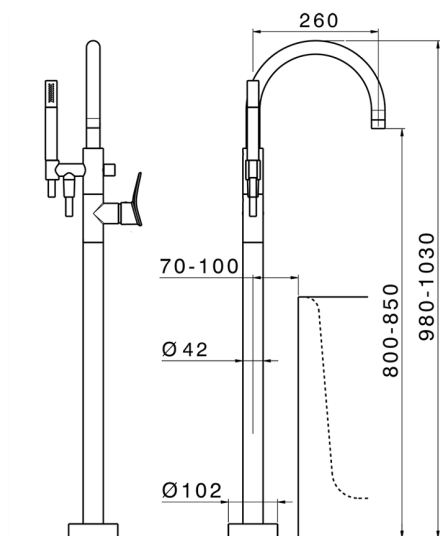

## Exposed part for single-lever bath shower mixer HARLOCK\_HC014200

MODEL **HC014200**

Exposed part for single-lever bath shower mixer, handshower holder on column, Brass D.24mm minimalistic one spray handshower, 150 cm smooth SUPREME Flexible Hose, without concealed part (for item ZB004510)

### CHARACTERISTICS

Cartridge Spare Parts **ZZ95409000**

**35 mm Cartridge**

Installation **Concealed**

Required concealed parts **ZB004510**

### EcoStop

EcoStop feature limits water flow to approximately 50% of maximum output with one point of resistance on setting. Push slightly past the middle stop only when full water output is required. This will save water up to 50%.