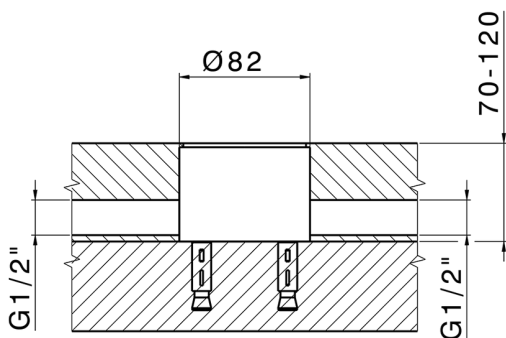

## Exposed part for single-lever bath shower mixer HARLOCK\_HC014200

MODEL **HC014200**

Exposed part for single-lever bath shower mixer, handshower holder on column, Brass D.24mm minimalistic one spray handshower, 150 cm smooth SUPREME Flexible Hose, without concealed part (for item ZB004510)

**Concealed part single lever free-standing CONCEALED\_ZB004510**

MODEL **ZB004510**

Floor mounted concealed part, for free-standing mixer

AVAILABLE FINISHINGS

 **04** 04 Without finishing

CHARACTERISTICS

Installation	<b>Concealed</b>
Concealed	<b>1</b>