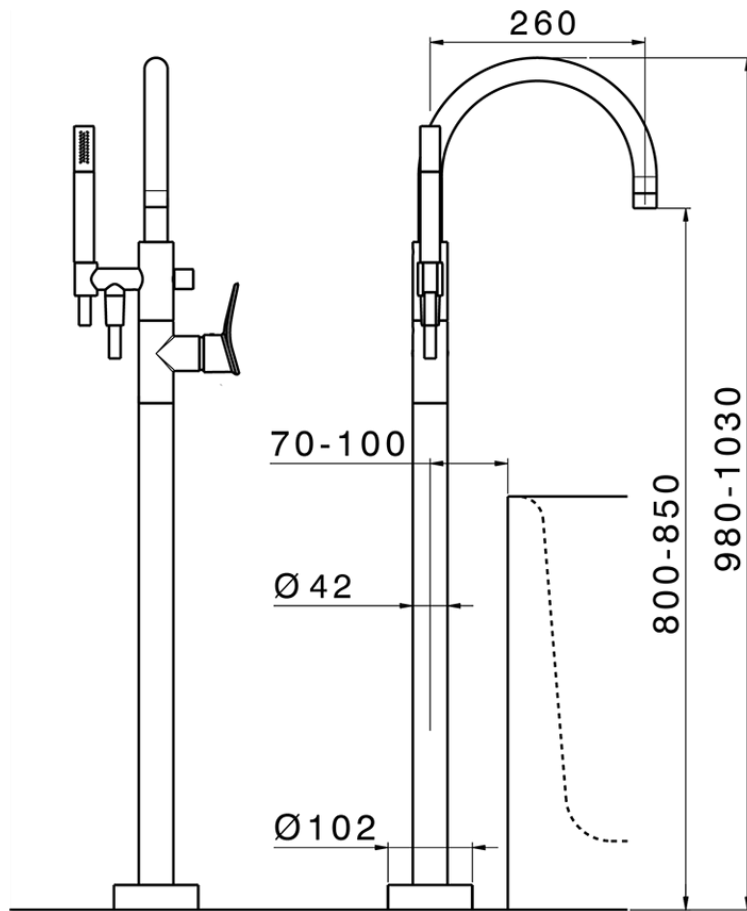

## Exposed part for single-lever bath shower mixer HARLOCK\_HC014200

HC014200

<https://en.huberitalia.com/exposed-part-for-single-lever-bath-shower-mixer-harlock-hc014200>

ZB004510

<https://en.huberitalia.com/concealed-part-single-lever-free-standing-concealed-zb004510>