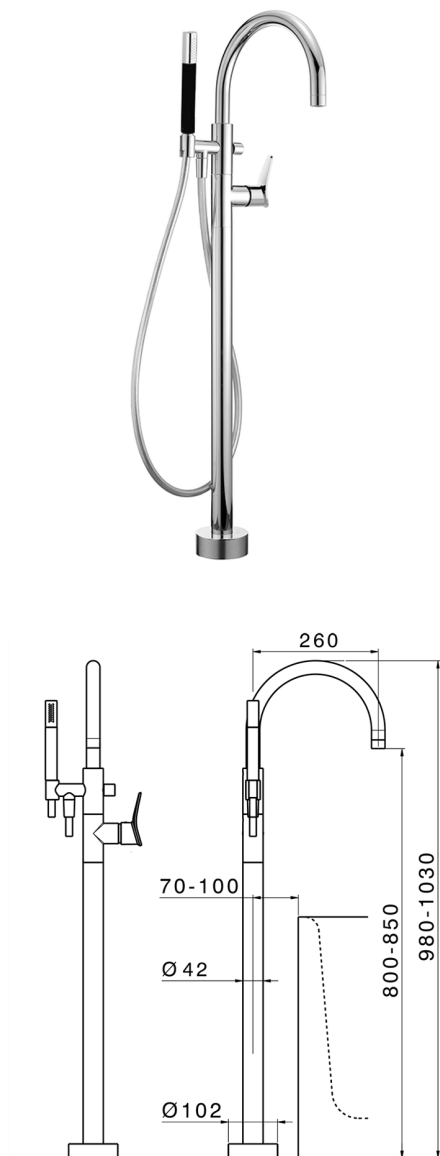

Exposed part for single-lever bath shower mixer HARLOCK_HC014200

MODEL **HC014200**

Exposed part for single-lever bath shower mixer, handshower holder on column, Brass D.24mm minimalistic one spray handshower, 150 cm smooth SUPREME Flexible Hose, without concealed part (for item ZB004510)

AVAILABLE FINISHINGS

-  **21** 21 Chrome
-  **2P** 2P Rose Gold
-  **2Q** 2Q Black Titanium
-  **40** 40 Matt Black
-  **4Q** 4Q Matt White
-  **6T** 6T Chrome/Matt Black

CHARACTERISTICS

Cartridge Spare Parts **ZZ95409000**

35 mm Cartridge

Installation **Concealed**

Required concealed parts **ZB004510**

EcoStop

EcoStop feature limits water flow to approximately 50% of maximum output with one point of resistance on setting. Push slightly past the middle stop only when full water output is required. This will save water up to 50%.

Concealed part single lever free-standing CONCEALED_ZB004510

MODEL **ZB004510**

Floor mounted concealed part, for free-standing mixer

AVAILABLE FINISHINGS

 **04** 04 Without finishing

CHARACTERISTICS

Installation	Concealed
Concealed	1