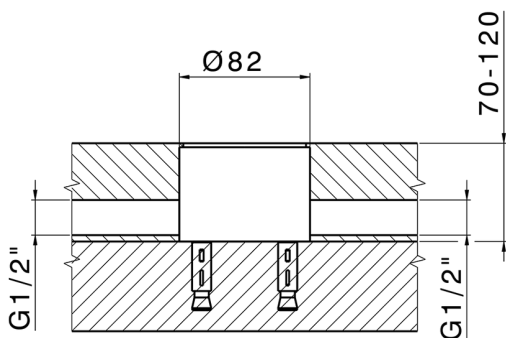

Exposed part for single-lever bath shower mixer HARLOCK_HC014200

MODEL **HC014200**

Exposed part for single-lever bath shower mixer, handshower holder on column, Brass D.24mm minimalistic one spray handshower, 150 cm smooth SUPREME Flexible Hose, without concealed part (for item ZB004510)

35 mm Cartridge

Installation **Concealed**

Required concealed parts **ZB004510**

EcoStop

EcoStop feature limits water flow to approximately 50% of maximum output with one point of resistance on setting. Push slightly past the middle stop only when full water output is required. This will save water up to 50%.

Concealed part single lever free-standing CONCEALED_ZB004510

MODEL **ZB004510**

Floor mounted concealed part, for free-standing mixer

AVAILABLE FINISHINGS

 **04** 04 Without finishing

CHARACTERISTICS

Installation	Concealed
Concealed	1