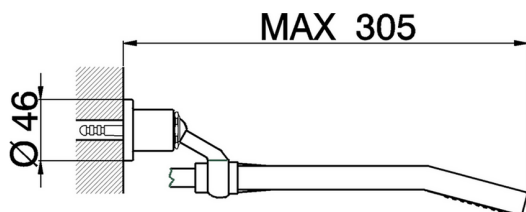

Shower set SHOWER_SS018080

MODEL **SS018080**

Shower set, wall mounted swivel handshower holder, 42x18 mm ABS Quad one spray handshower, 150 cm smooth SILVERFLEX Flexible Hose

AVAILABLE FINISHINGS

CHARACTERISTICS