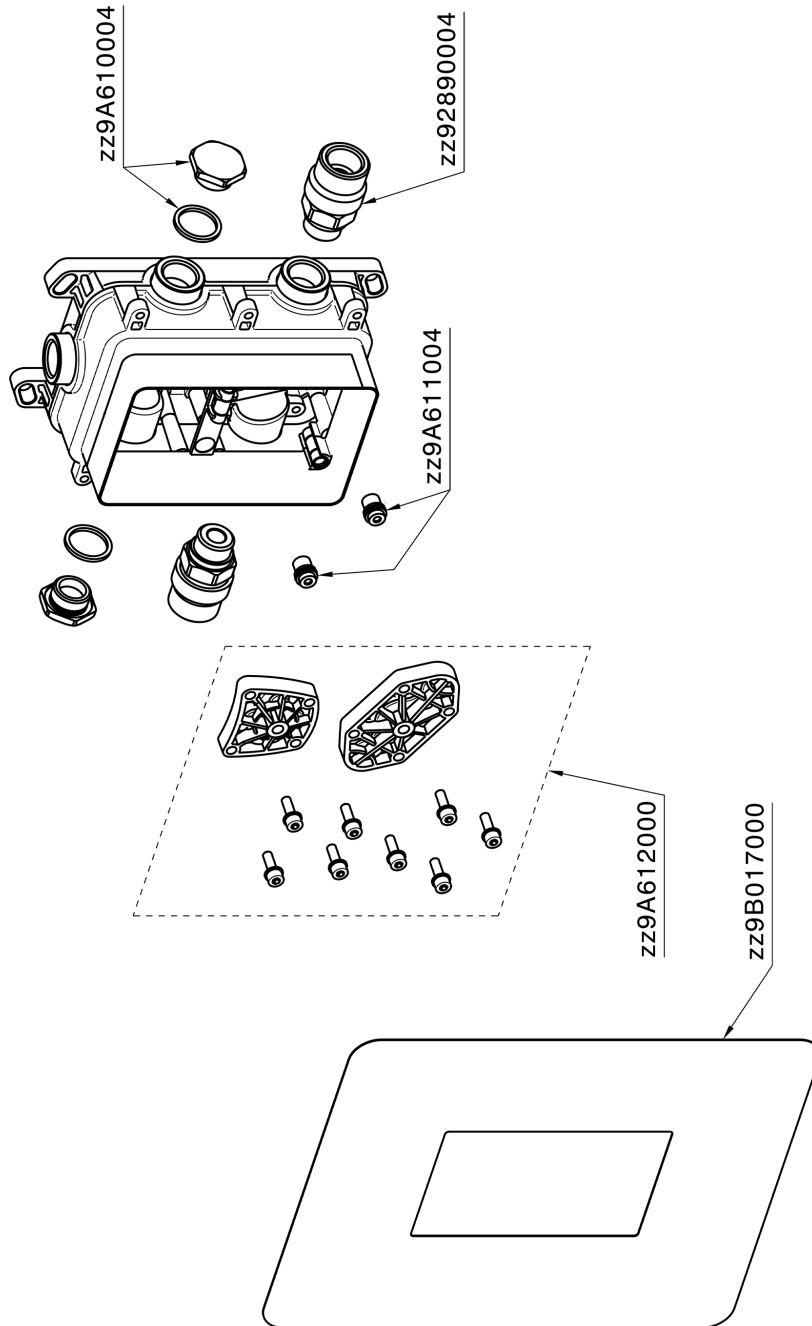

Exposed part for Single Lever One Box Valve DADO_DD0BM030

DD0BM030

<https://en.huberitalia.com/exposed-part-for-single-lever-one-box-valve-dado-dd0bm030>

One Box Universal Concealed Part ONE BOX_ZB00B031

ZB00B031

<https://en.huberitalia.com/one-box-universal-concealed-part-one-box-zb00b031>

One Box Universal Concealed Part ONE BOX_ZB00B030

ZB00B030

<https://en.huberitalia.com/one-box-universal-concealed-part-one-box-zb00b030>