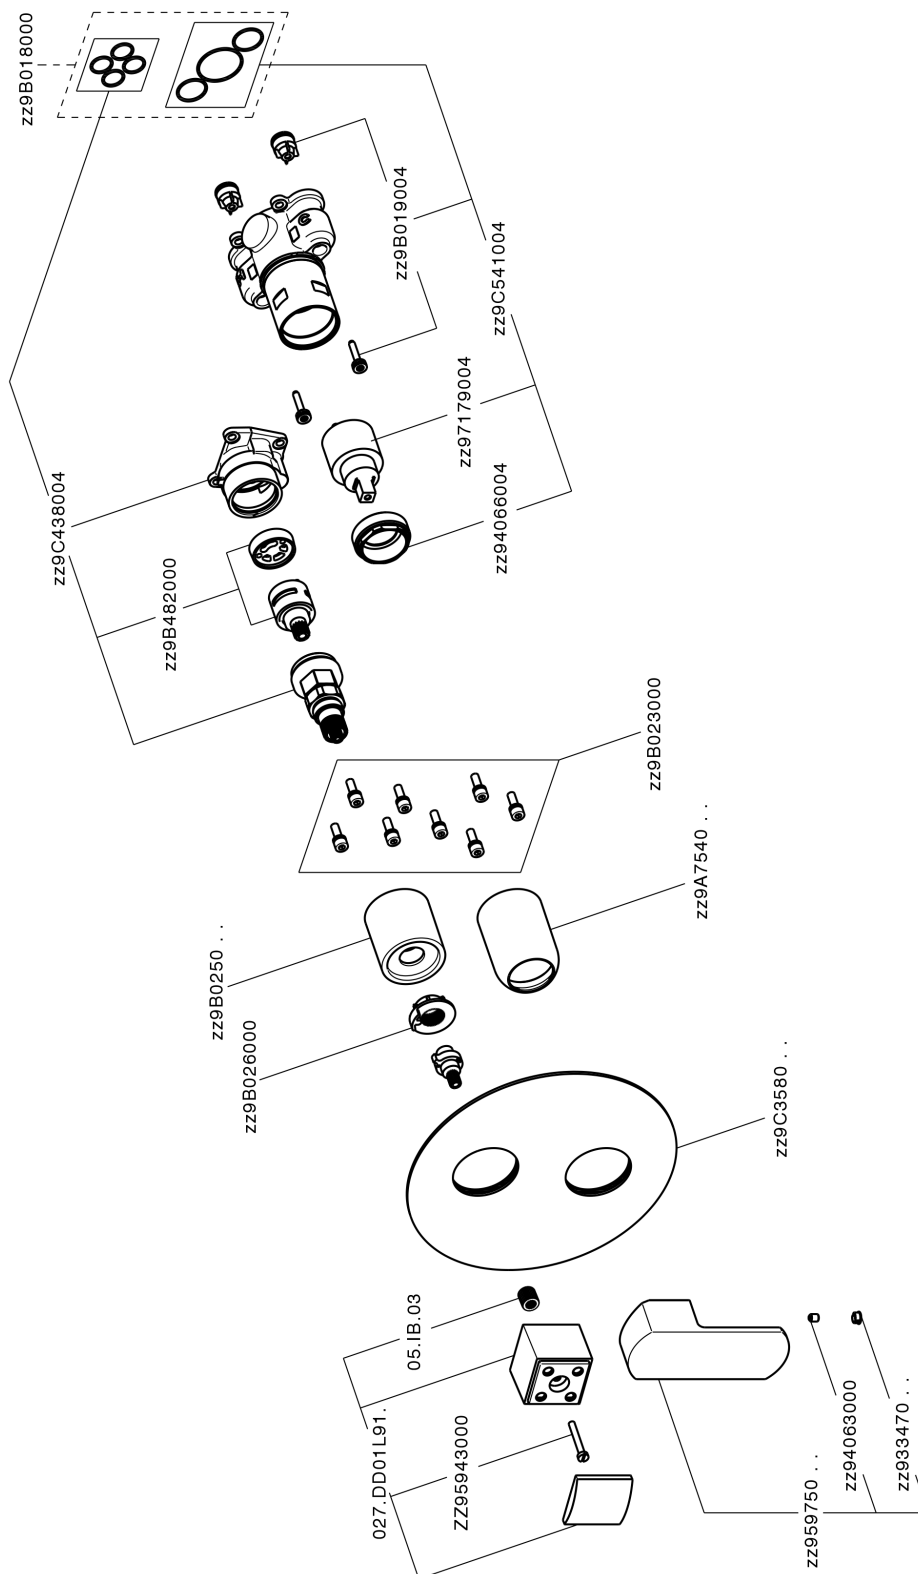

Exposed part for Single Lever One Box Valve DADO_DD0BM030

DD0BM030

<https://en.huberitalia.com/exposed-part-for-single-lever-one-box-valve-dado-dd0bm030>

One Box Universal Concealed Part ONE BOX_ZB00B031

ZB00B031

<https://en.huberitalia.com/one-box-universal-concealed-part-one-box-zb00b031>

One Box Universal Concealed Part ONE BOX_ZB00B030

ZB00B030

<https://en.huberitalia.com/one-box-universal-concealed-part-one-box-zb00b030>