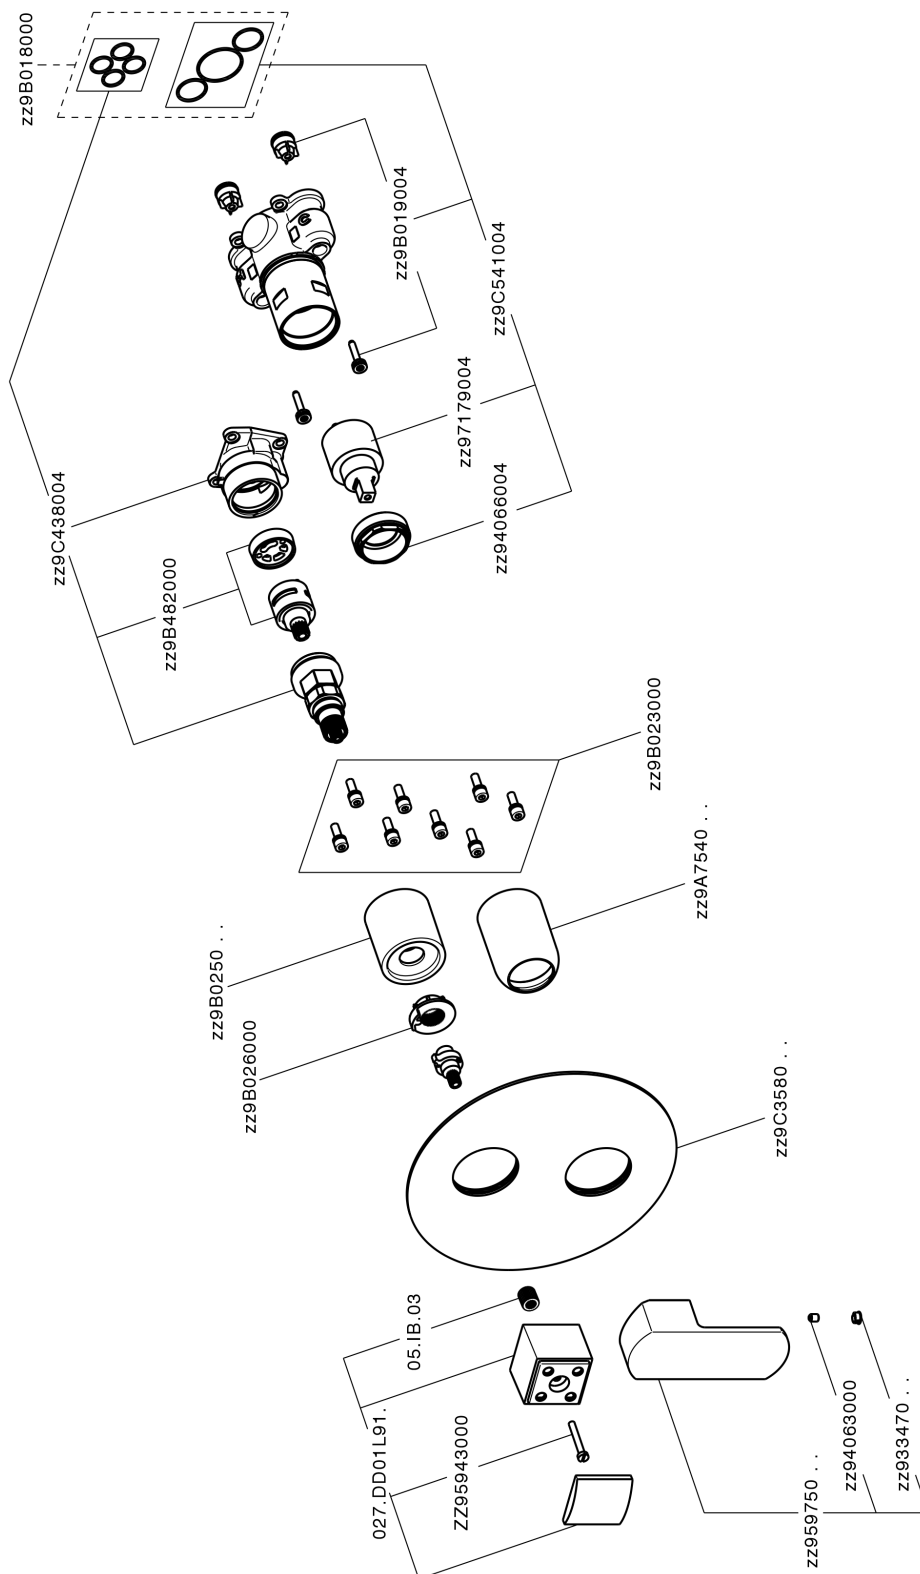

Exposed part for Single Lever One Box Valve DADO_DD0BM030

DD0BM030

<https://en.huberitalia.com/exposed-part-for-single-lever-one-box-valve-dado-dd0bm030>

One Box Universal Concealed Part ONE BOX_ZB00B031

ZB00B031

<https://en.huberitalia.com/one-box-universal-concealed-part-one-box-zb00b031>

One Box Universal Concealed Part ONE BOX_ZB00B030

ZB00B030

<https://en.huberitalia.com/one-box-universal-concealed-part-one-box-zb00b030>