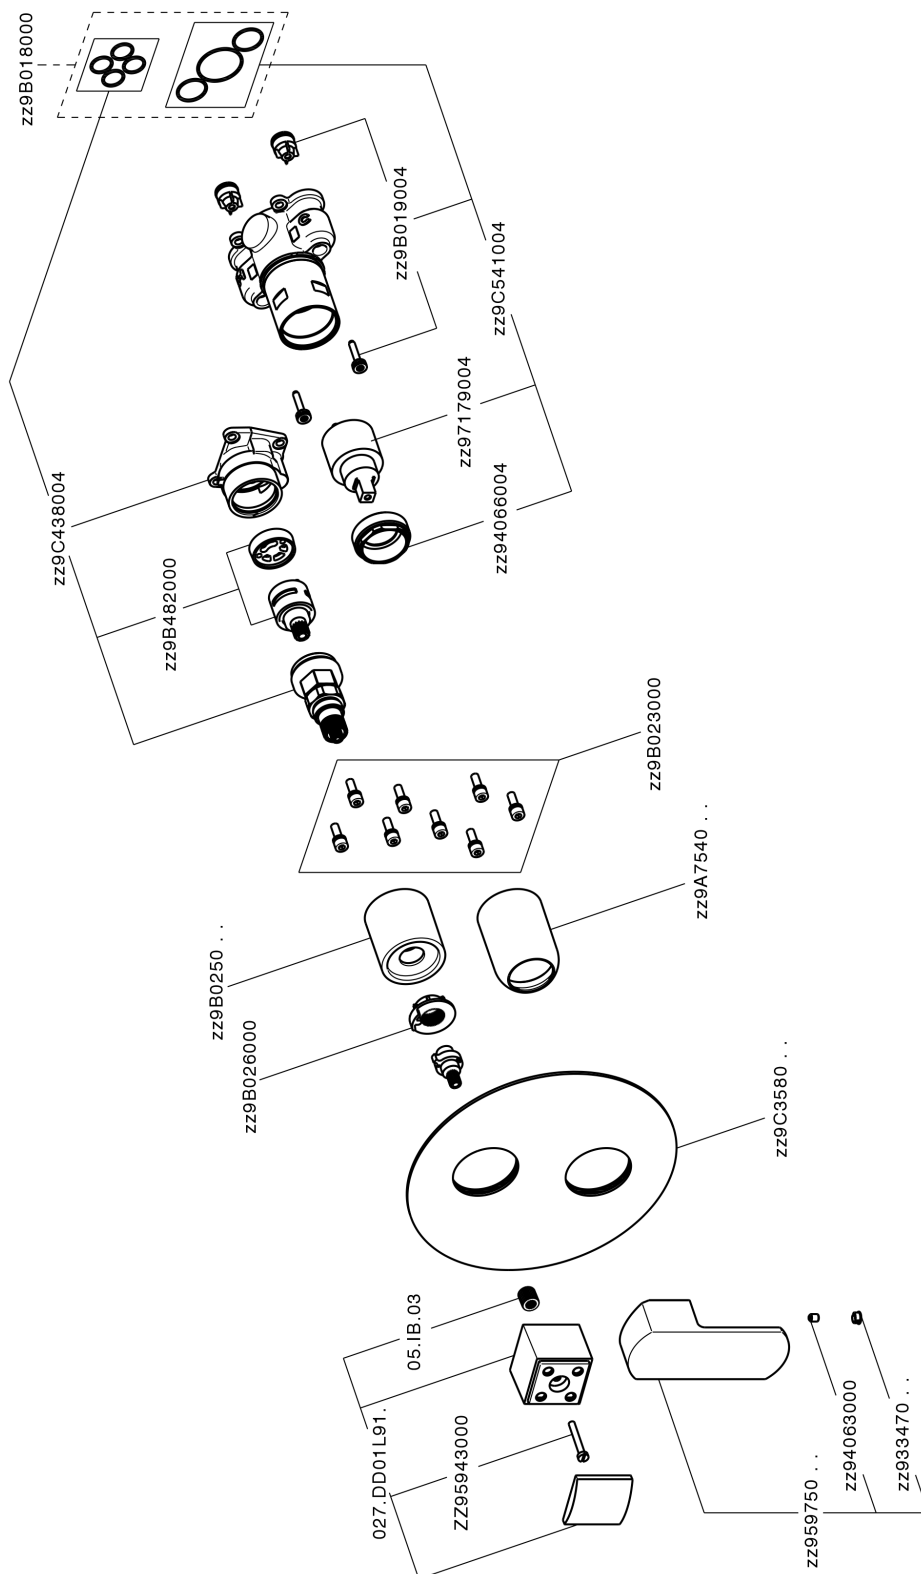

## Exposed part for Single Lever One Box Valve DADO\_DD0BM030

DD0BM030

<https://en.huberitalia.com/exposed-part-for-single-lever-one-box-valve-dado-dd0bm030>

## One Box Universal Concealed Part ONE BOX\_ZB00B031

ZB00B031

<https://en.huberitalia.com/one-box-universal-concealed-part-one-box-zb00b031>