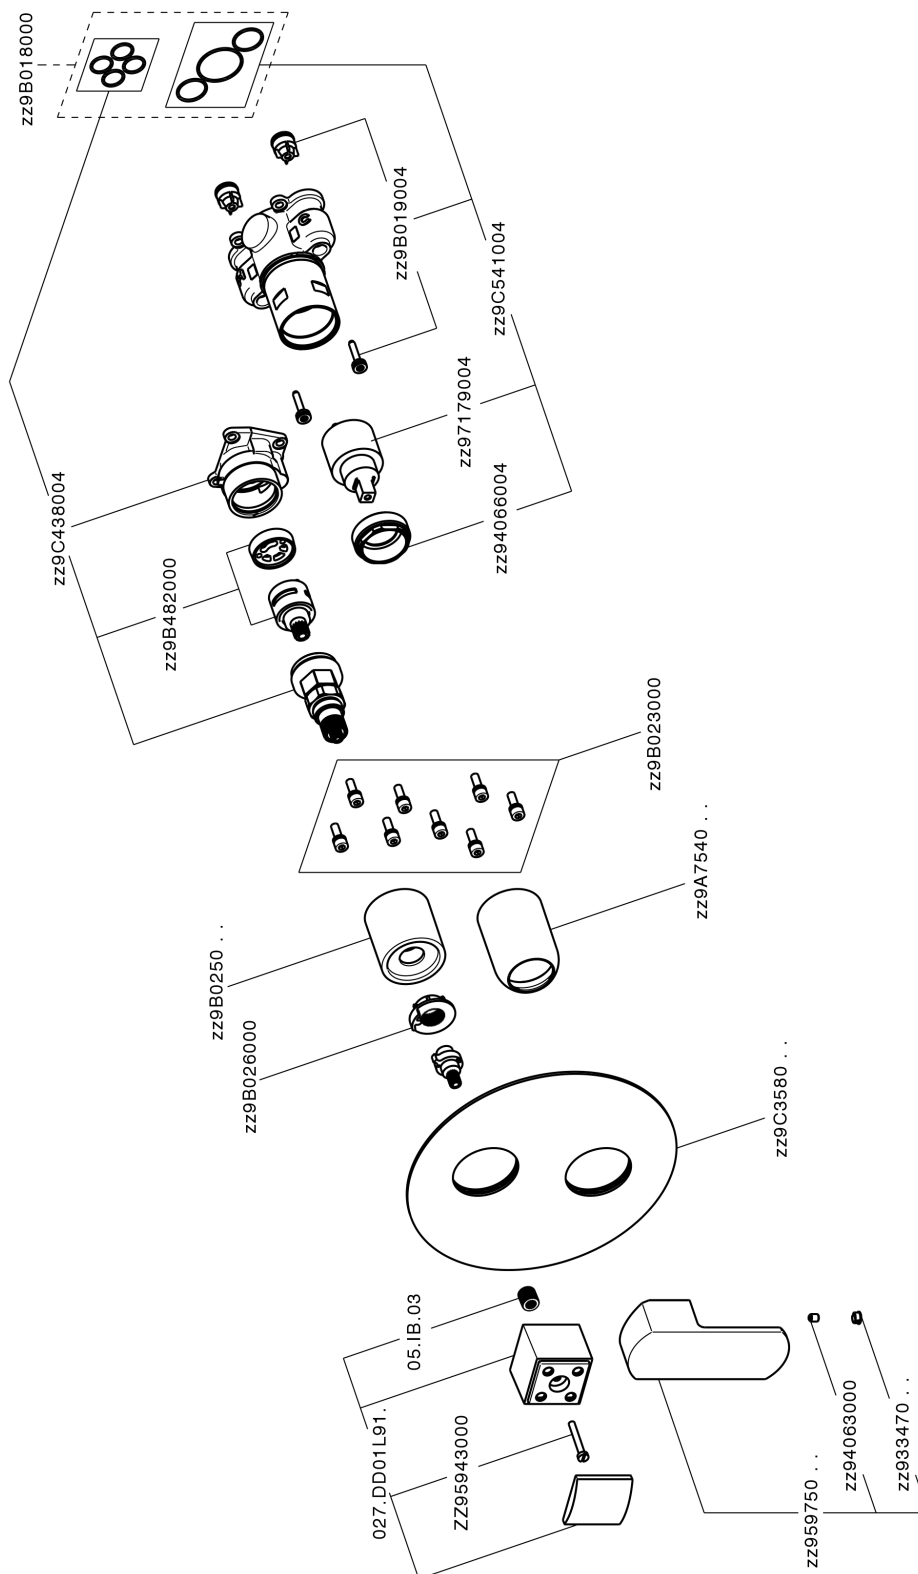

## Exposed part for Single Lever One Box Valve DADO\_DD0BM030

DD0BM030

<https://en.huberitalia.com/exposed-part-for-single-lever-one-box-valve-dado-dd0bm030>

## One Box Universal Concealed Part ONE BOX\_ZB00B031

ZB00B031

<https://en.huberitalia.com/one-box-universal-concealed-part-one-box-zb00b031>