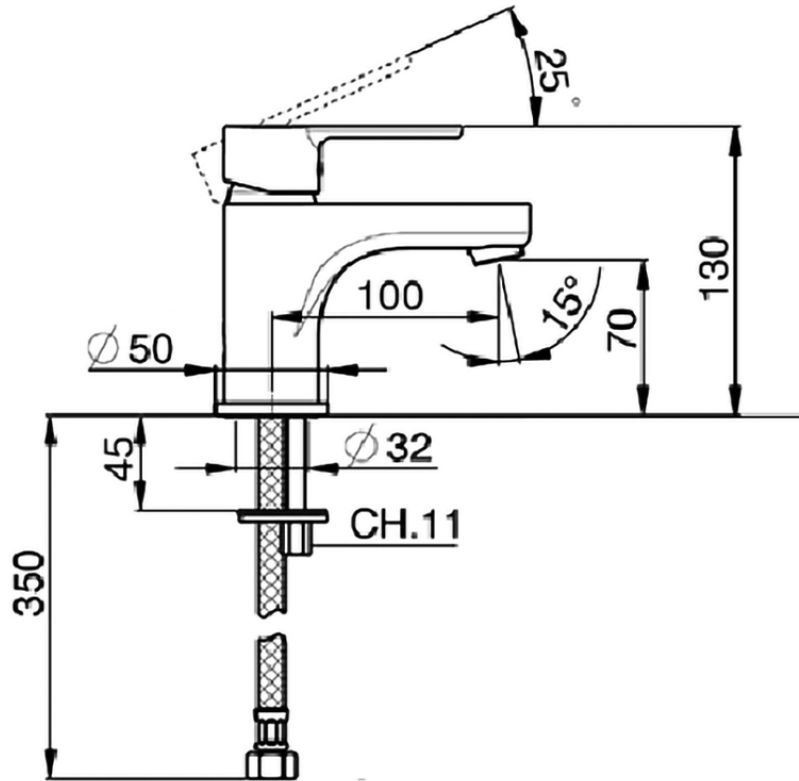

Single lever washbasin mixer EnergySave H2\_H2000545

H2000545

<https://en.huberitalia.com/single-lever-washbasin-mixer-energysave-h2-h2000545>

2024-11-15