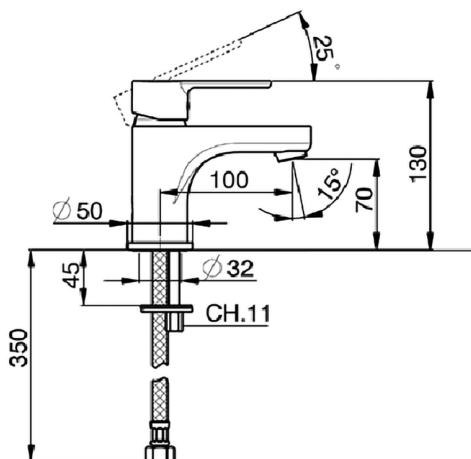

Single lever washbasin mixer EnergySave H2_H2000545

MODEL **H2000545**

Single lever washbasin mixer EnergySave, without automatic pop-up waste, G.3/8" stainless steel flexible hoses

AVAILABLE FINISHINGS

CHARACTERISTICS

Cartridge Spare Parts **ZZ96800000**

35 mm Cartridge

EcoStop

EcoStop feature limits water flow to approximately 50% of maximum output with one point of resistance on setting. Push slightly past the middle stop only when full water output is required. This will save water up to 50%.

EnergySave

Thanks to the EnergySave device, only cold water will be drawn if the lever is operated in the central position, so that the water heater will not be engaged and no hot water wasted, leading to considerable savings in energy and costs. The temperature can be adjusted by rotating the lever to the left, until the desired temperature is reached.