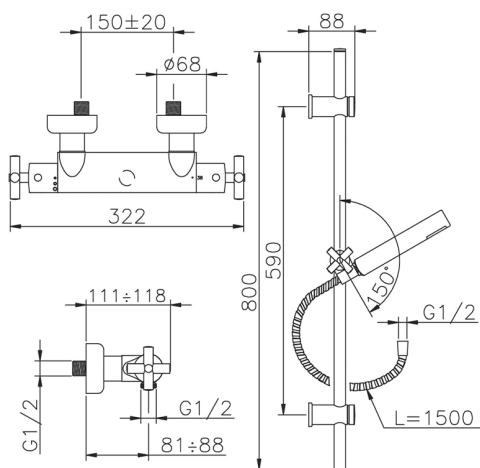

Thermostatic shower mixer with sliding bar SUITE_SUS01010

MODEL **SUS01010**

Thermostatic shower mixer with sliding bar, 59 cm sliding rail kit with sliding bracket, ABS 27 mm minimalistic one spray handshower, 150 cm Brass flexible hose

AVAILABLE FINISHINGS

-  **21** 21 Chrome
-  **40** 40 Matt Black
-  **2F** 2F Brushed Nickel
-  **2W** 2W Brushed Gold

CHARACTERISTICS

Cartridge Spare Parts **24.04A.PP**
8x20 Plus P Thermostatic Valve

Thermostatic