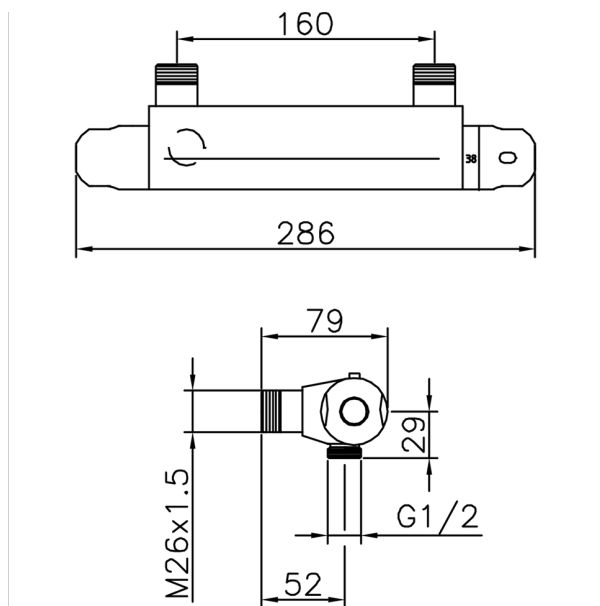

Thermostatic shower mixer CLINIC&TECHNICAL_56.75H.

MODEL **56.75H.**

Thermostatic shower mixer, without shower set, 160 mm center, 1/2" M Flexible connection

AVAILABLE FINISHINGS

CR CR Chrome

CHARACTERISTICS

Cartridge Spare Parts **22.03A.AR - ZZ97080004**

Argo 1 (short filter) Thermostatic Valve

Thermostatic

The Huber thermostatic is your personal water manager, helping you to handle, control and save water and energy.