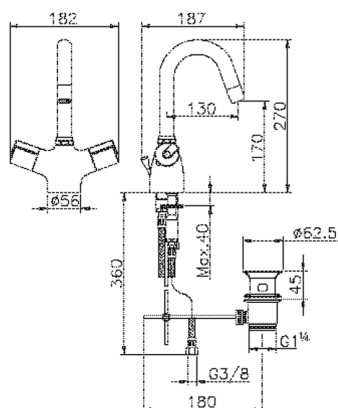

Thermostatic washbasin mixer THERMO_PRT52010

MODEL **PRT52010**

Thermostatic washbasin mixer, with 1" 1/4 automatic pop up waste, swivel Spout, G.3/8" Stainless Steel Flexible

AVAILABLE FINISHINGS

CHARACTERISTICS

Cartridge Spare Parts **24.02A.PL**

Thermostatic

The Huber thermostatic is your personal water manager, helping you to handle, control and save water and energy.

2026-06-09