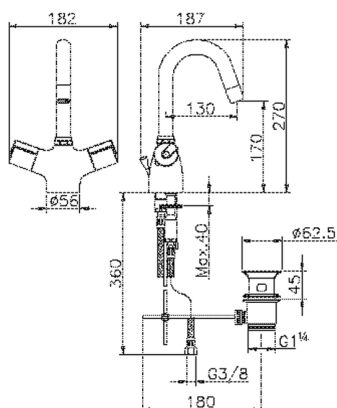

Thermostatic washbasin mixer THERMO_PRT52010

MODEL **PRT52010**

Thermostatic washbasin mixer, with 1" 1/4 automatic pop up waste, swivel Spout, G.3/8" Stainless Steel Flexible

AVAILABLE FINISHINGS

CHARACTERISTICS

Cartridge Spare Parts **24.02A.PL**

Thermostatic

The Huber thermostatic is your personal water manager, helping you to handle, control and save water and energy.

2026-06-06