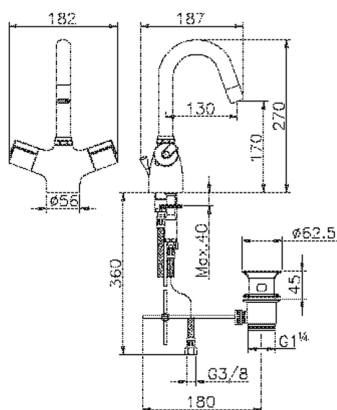

Thermostatic washbasin mixer THERMO_PRT52010

MODEL **PRT52010**

Thermostatic washbasin mixer, with 1" 1/4 automatic pop up waste, swivel Spout, G.3/8" Stainless Steel Flexible

AVAILABLE FINISHINGS

CHARACTERISTICS

Cartridge Spare Parts **24.02A.PL**

Thermostatic

The Huber thermostatic is your personal water manager, helping you to handle, control and save water and energy.

2026-02-24