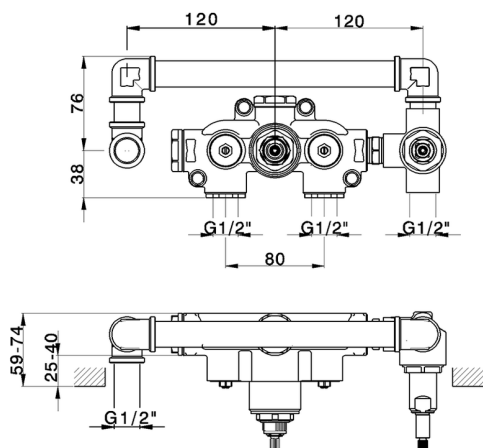

Concealed thermostatic bath mixer, 2-outlet CONCEALED_ZB019340

MODEL **ZB019340**

Concealed thermostatic shower mixer,
2-outlet, without trim kit

AVAILABLE FINISHINGS

04 04 Without finishing

CHARACTERISTICS

Installation **Concealed**

Cartridge Spare Parts **24.04A.PP**

8x20 Plus P Thermostatic Valve

Concealed **1**

Thermostatic

The Huber thermostatic is your personal water manager, helping you to handle, control and save water and energy.