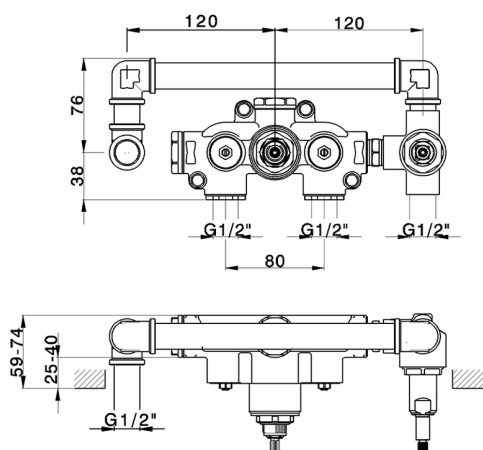

Concealed thermostatic bath mixer, 2-outlet CONCEALED_ZB019340

MODEL **ZB019340**

Concealed thermostatic shower mixer,
2-outlet, without trim kit

AVAILABLE FINISHINGS

04 04 Without finishing

CHARACTERISTICS

Installation **Concealed**

Cartridge Spare Parts **24.04A.PP**

8x20 Plus P Thermostatic Valve

Concealed **1**

Thermostatic

The Huber thermostatic is your personal water manager, helping you to handle, control and save water and energy.