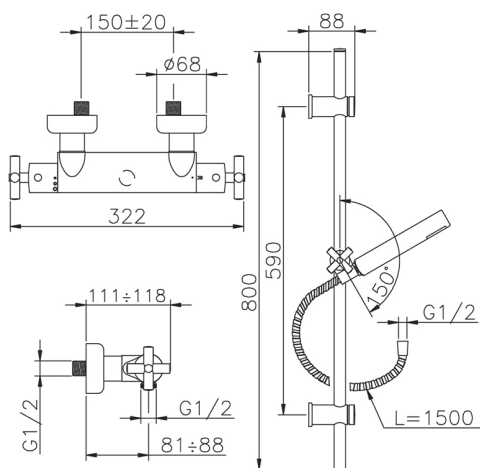

Thermostatic shower mixer with sliding bar SUITE_SUS01010

MODEL **SUS01010**

Thermostatic shower mixer with sliding bar, 59 cm sliding rail kit with sliding bracket, ABS 27 mm minimalistic one spray handshower, 150 cm Brass flexible hose

AVAILABLE FINISHINGS

-  **21** 21 Chrome
-  **40** 40 Matt Black
-  **2F** 2F Brushed Nickel
-  **2W** 2W Brushed Gold

CHARACTERISTICS

Cartridge Spare Parts **24.04A.PP**

8x20 Plus P Thermostatic Valve

Thermostatic