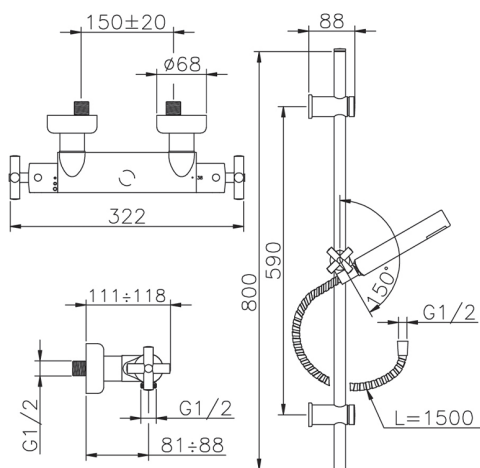

## Thermostatic shower mixer with sliding bar SUITE\_SUS01010

MODEL **SUS01010**

Thermostatic shower mixer with sliding bar, 59 cm sliding rail kit with sliding bracket, ABS 27 mm minimalistic one spray handshower, 150 cm Brass flexible hose

### CHARACTERISTICS

Cartridge Spare Parts **24.04A.PP**

**8x20 Plus P Thermostatic Valve**