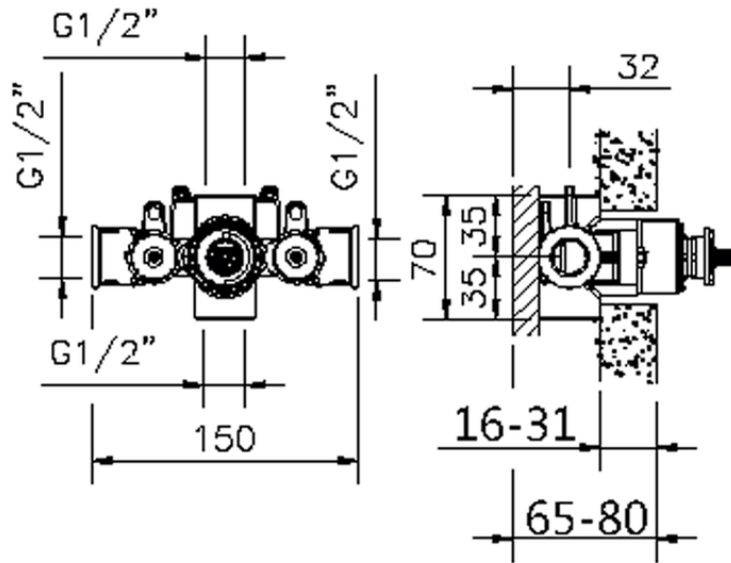

## Exposed part for concealed thermo shower valve TRATTO EVO\_TV007200

TV007200

<https://en.huberitalia.com/exposed-part-for-concealed-thermo-shower-valve-tratto-evo-tv007200>

ZB007201

<https://en.huberitalia.com/1-2-concealed-thermostatic-shower-valve-concealed-zb007201>