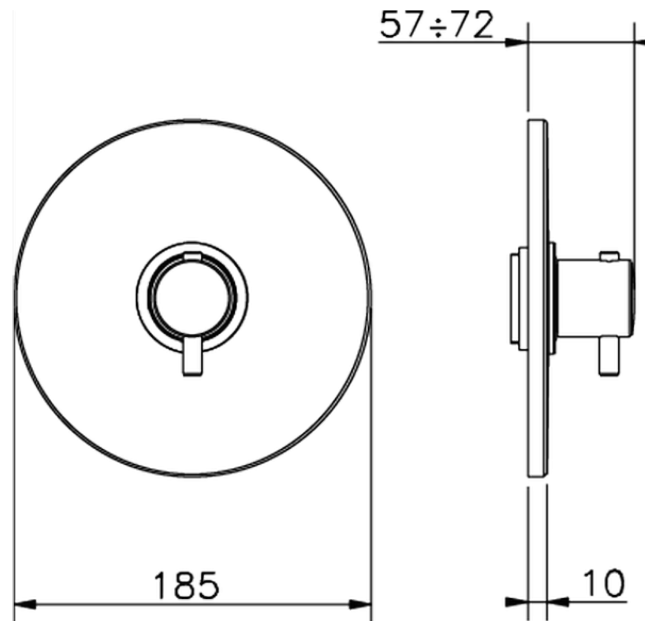

## Exposed part for concealed thermo shower valve TRATTO EVO\_TV007200

TV007200

<https://en.huberitalia.com/exposed-part-for-concealed-thermo-shower-valve-tratto-evo-tv007200>

ZB007201

<https://en.huberitalia.com/1-2-concealed-thermostatic-shower-valve-concealed-zb007201>